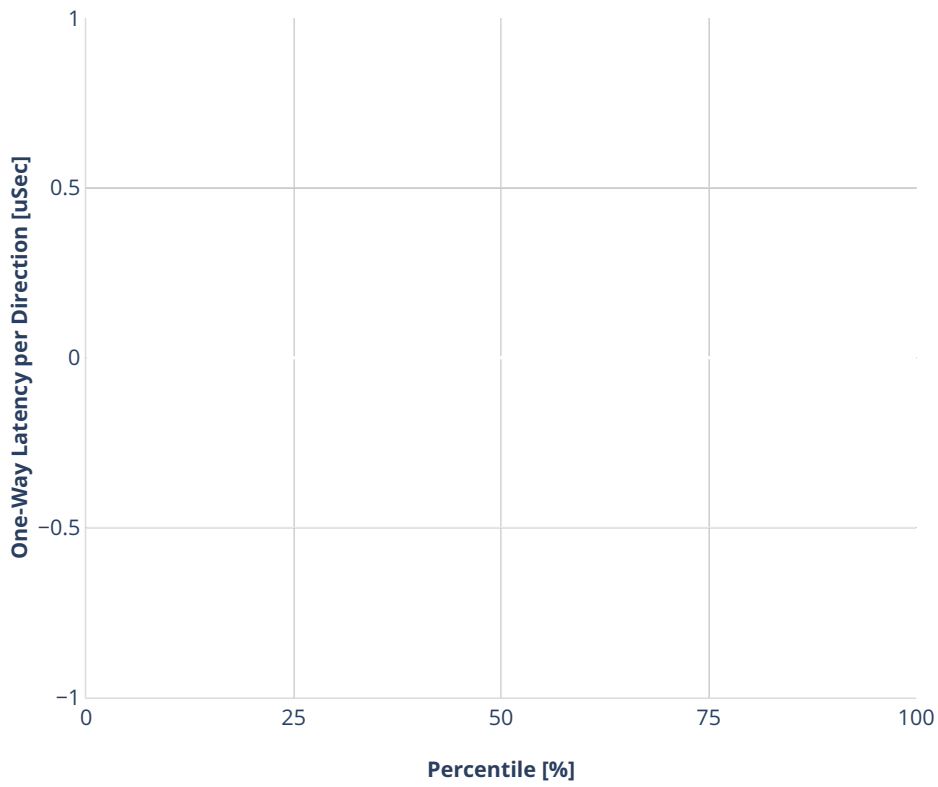

ncy: avf-ethip4vxlan-l2bdbasemaclrn-eth-iacldstbase-aclpermitreflect-2vhostvr1024

- No-load.
- Low-load, 10% PDR.
- Mid-load, 50% PDR.
- High-load, 90% PDR.