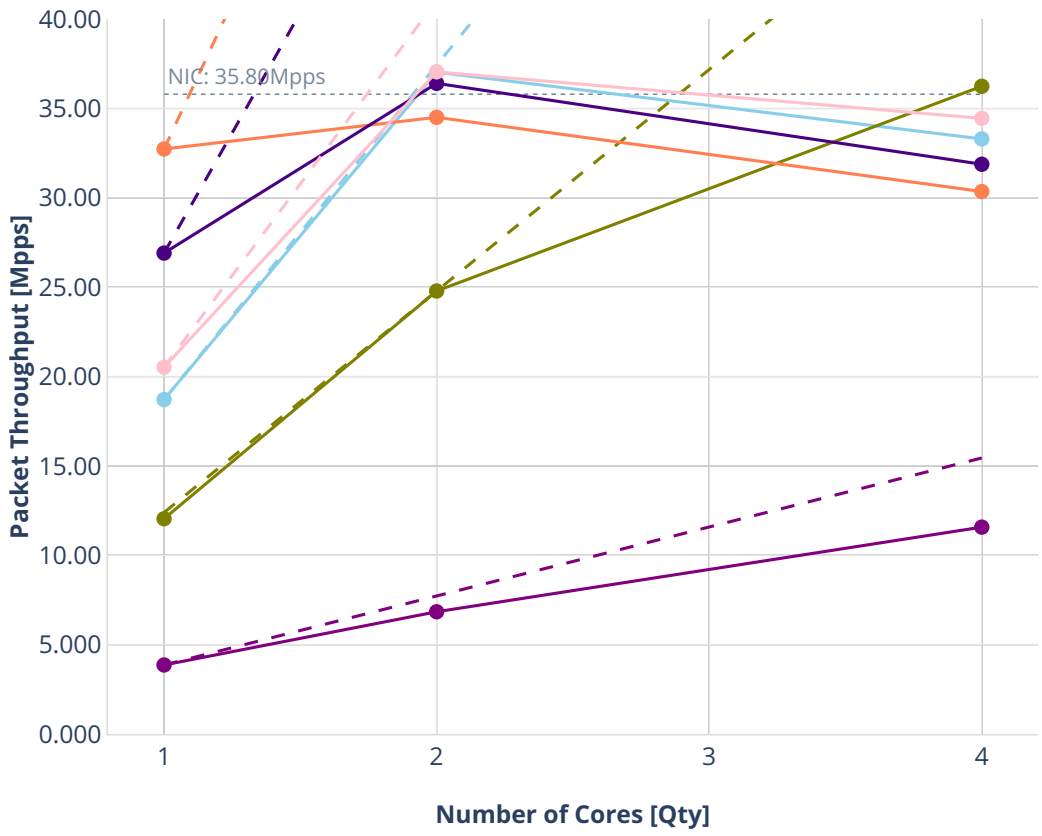

# Speedup Multi-core: 2n-clx-xxv710-64b-l2switching-base-avf-ndr

-- Perfect — Measured ... Limit

- avf-dot1q-l2xcbase
- avf-dot1q-l2bdbasemaclrn-gbp
- avf-eth-l2xcbase
- avf-dot1q-l2bdbasemaclrn
- avf-eth-l2patch
- avf-eth-l2bdbasemaclrn