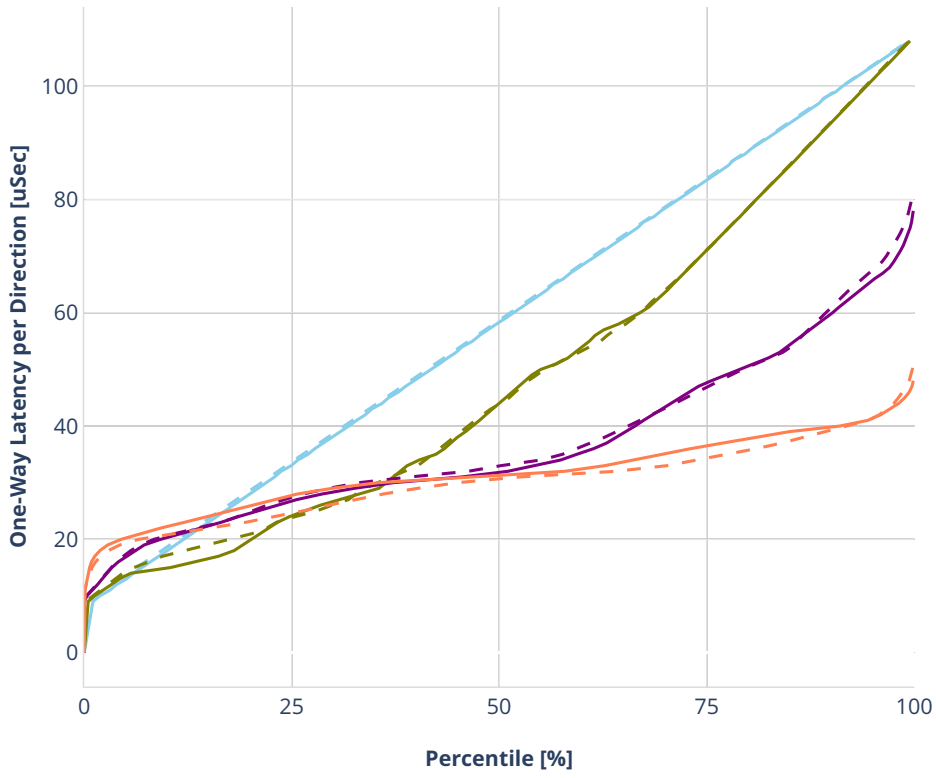

Latency: ethip4-ip4base-l3fwd

- No-load.
- Low-load, 10% PDR.
- Mid-load, 50% PDR.
- High-load, 90% PDR.