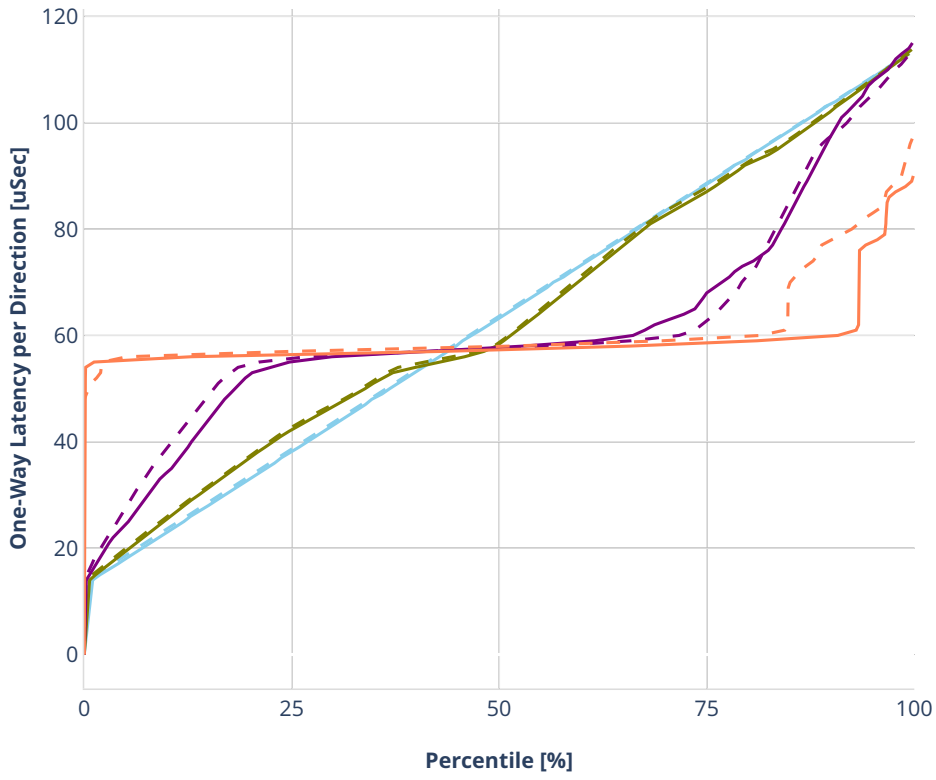

Latency: ethip4-ip4base-l3fwd

- No-load.
- Low-load, 10% PDR.
- Mid-load, 50% PDR.
- High-load, 90% PDR.