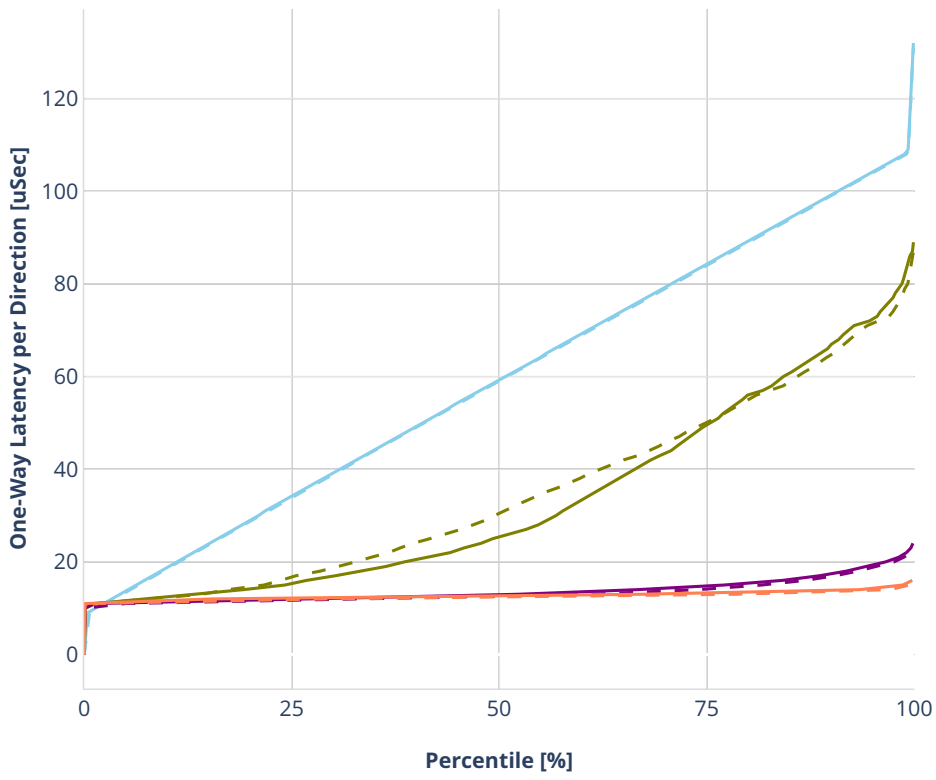

Latency: ethip4-ip4base-l3fwd

- No-load.
- Low-load, 10% PDR.
- Mid-load, 50% PDR.
- High-load, 90% PDR.