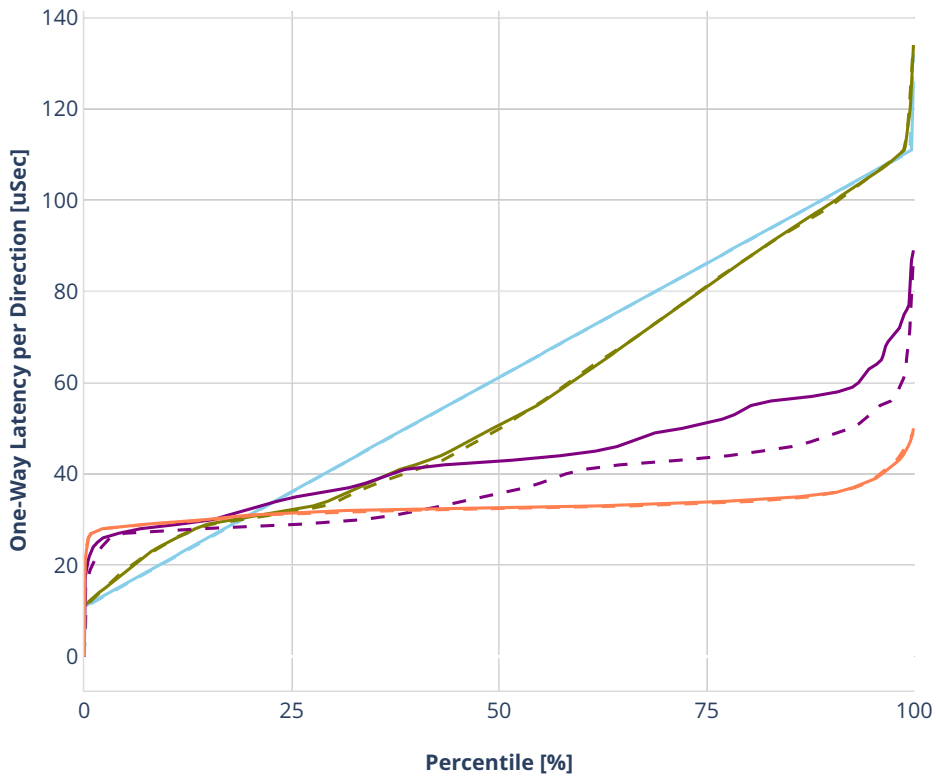

### Latency: ethip4-ip4base-l3fwd

- No-load.
- Low-load, 10% PDR.
- Mid-load, 50% PDR.
- High-load, 90% PDR.