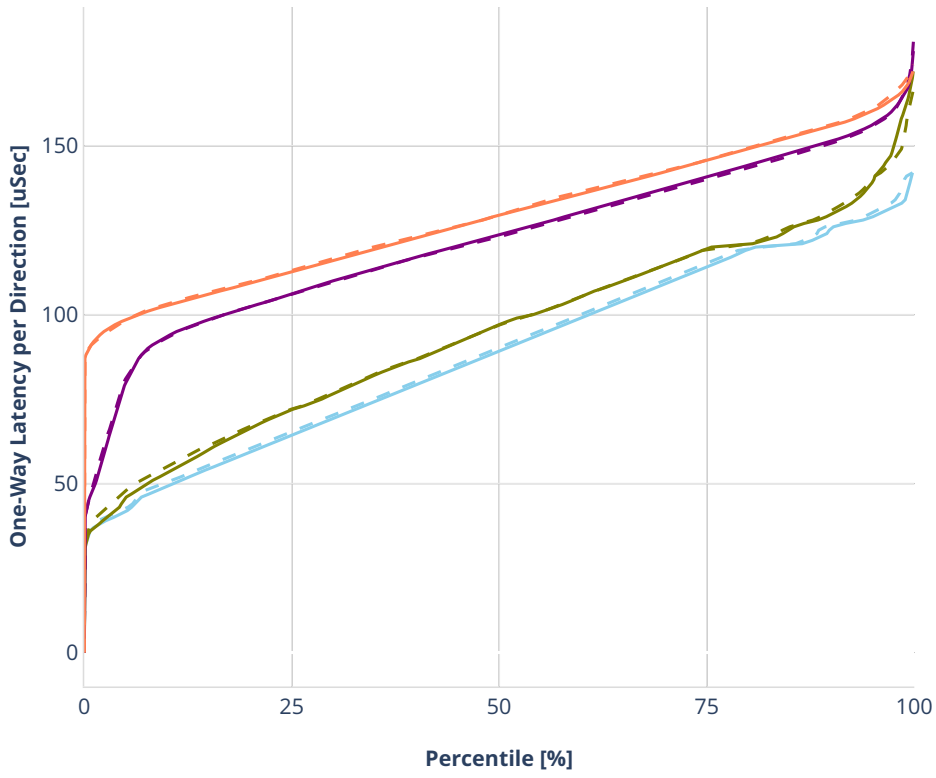

Latency: ethip4-ip4base-l3fwd

- No-load.
- Low-load, 10% PDR.
- Mid-load, 50% PDR.
- High-load, 90% PDR.