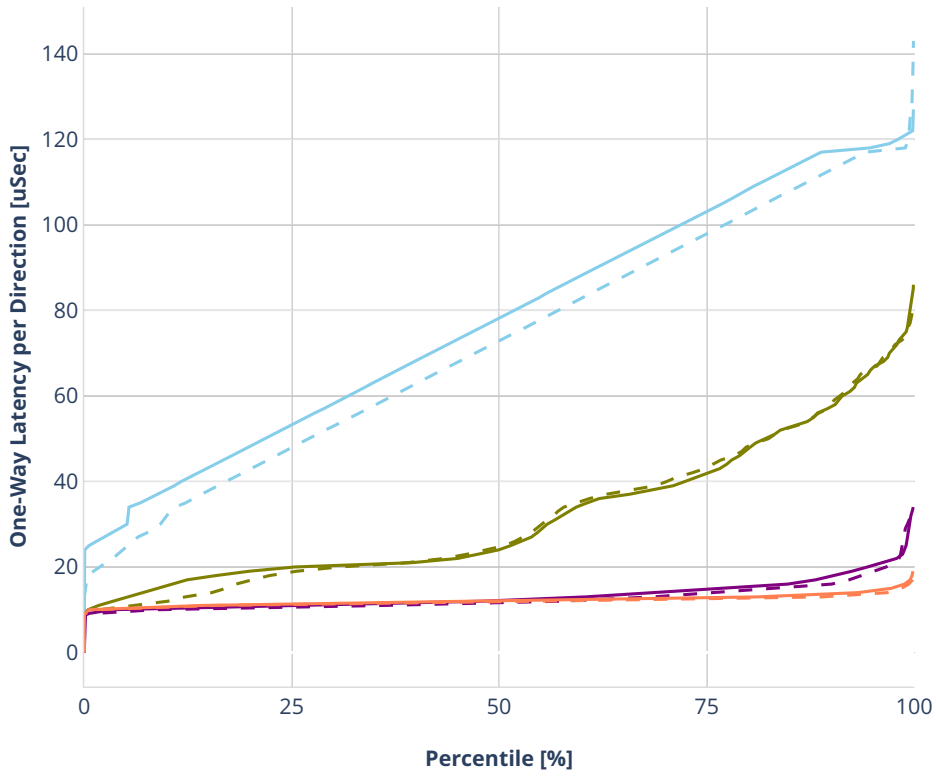

### Latency: ethip4-ip4base-l3fwd

- No-load.
- Low-load, 10% PDR.
- Mid-load, 50% PDR.
- High-load, 90% PDR.