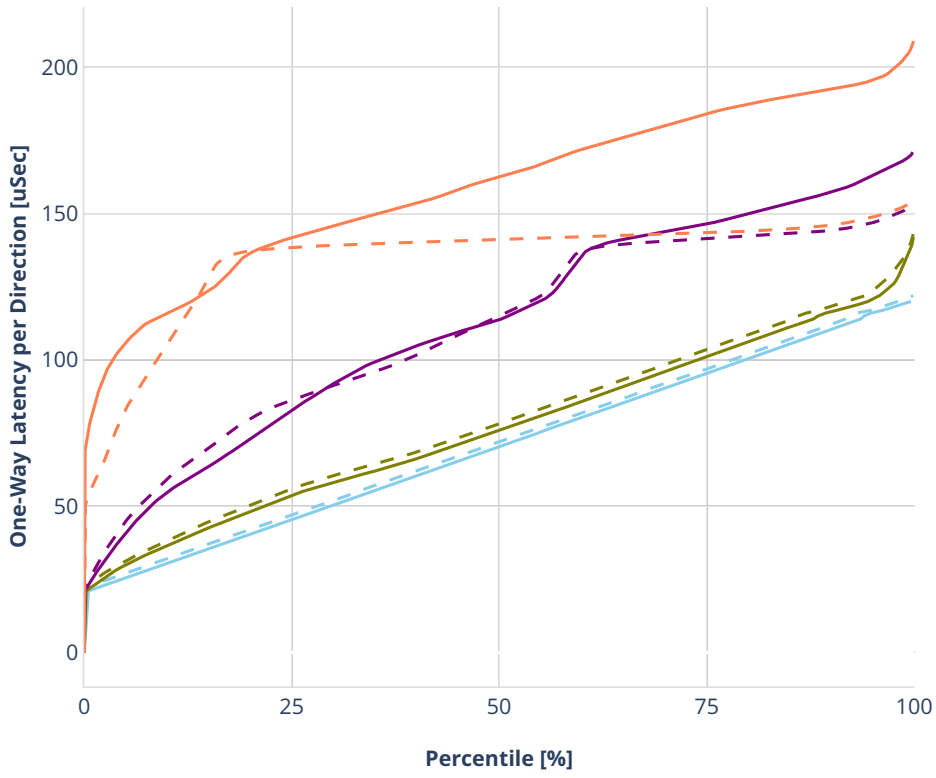

### Latency: ethip4-ip4base-l3fwd

- No-load.
- Low-load, 10% PDR.
- Mid-load, 50% PDR.
- High-load, 90% PDR.