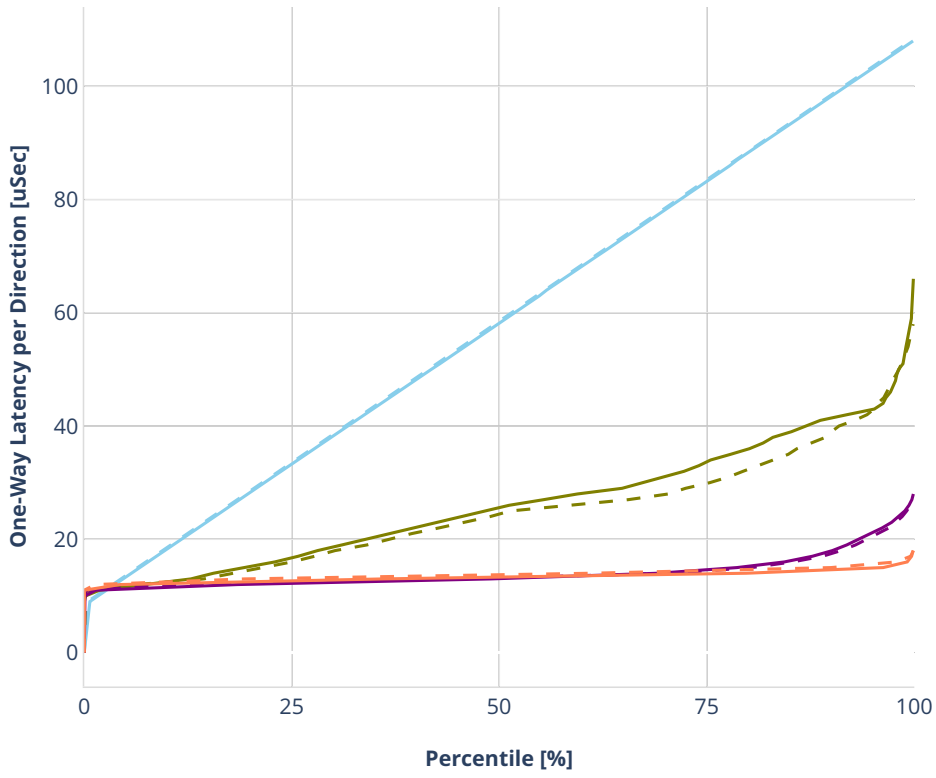

### Latency: ethip4-ip4base-l3fwd

- No-load.
- Low-load, 10% PDR.
- Mid-load, 50% PDR.
- High-load, 90% PDR.