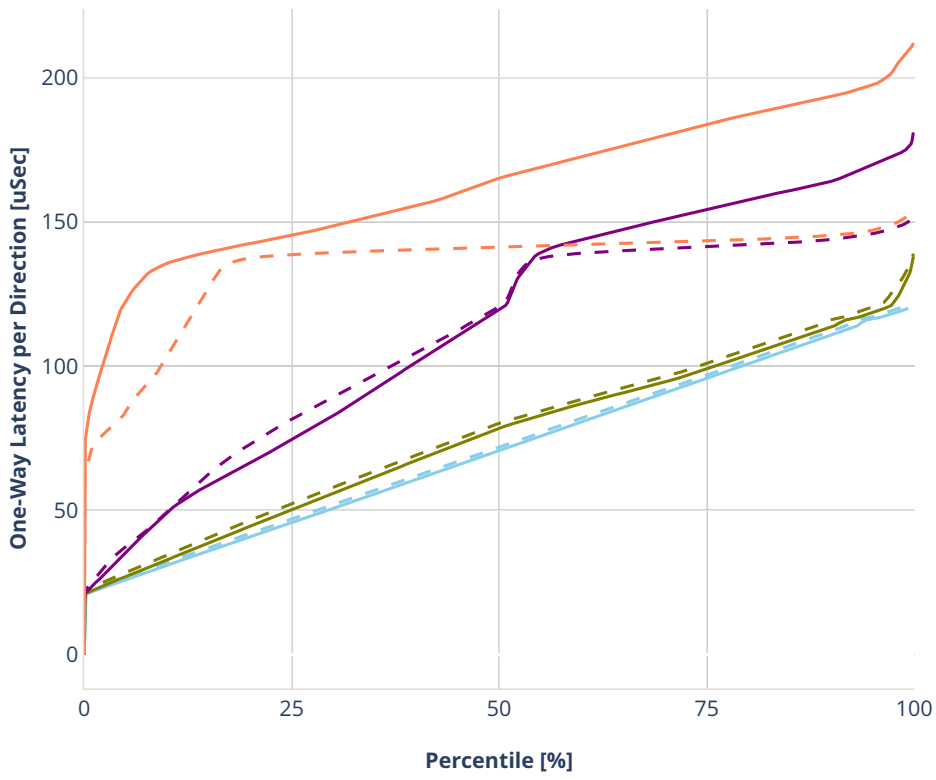

Latency: ethip4-ip4base-l3fwd

- No-load.
- Low-load, 10% PDR.
- Mid-load, 50% PDR.
- High-load, 90% PDR.