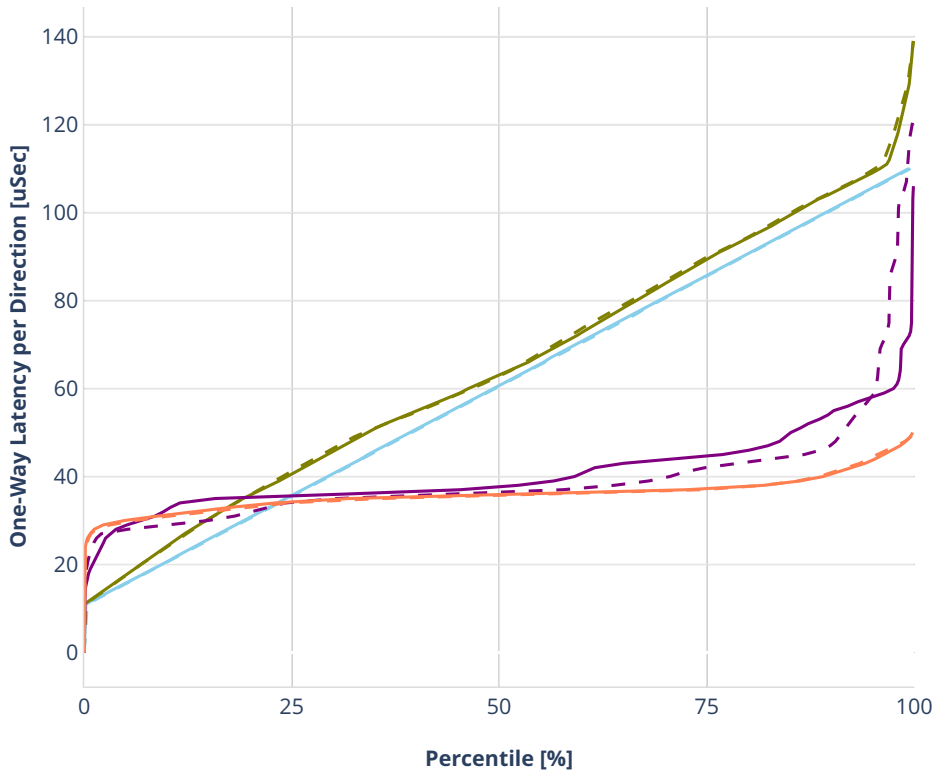

Latency: ethip4-ip4base-l3fwd

- No-load.
- Low-load, 10% PDR.
- Mid-load, 50% PDR.
- High-load, 90% PDR.