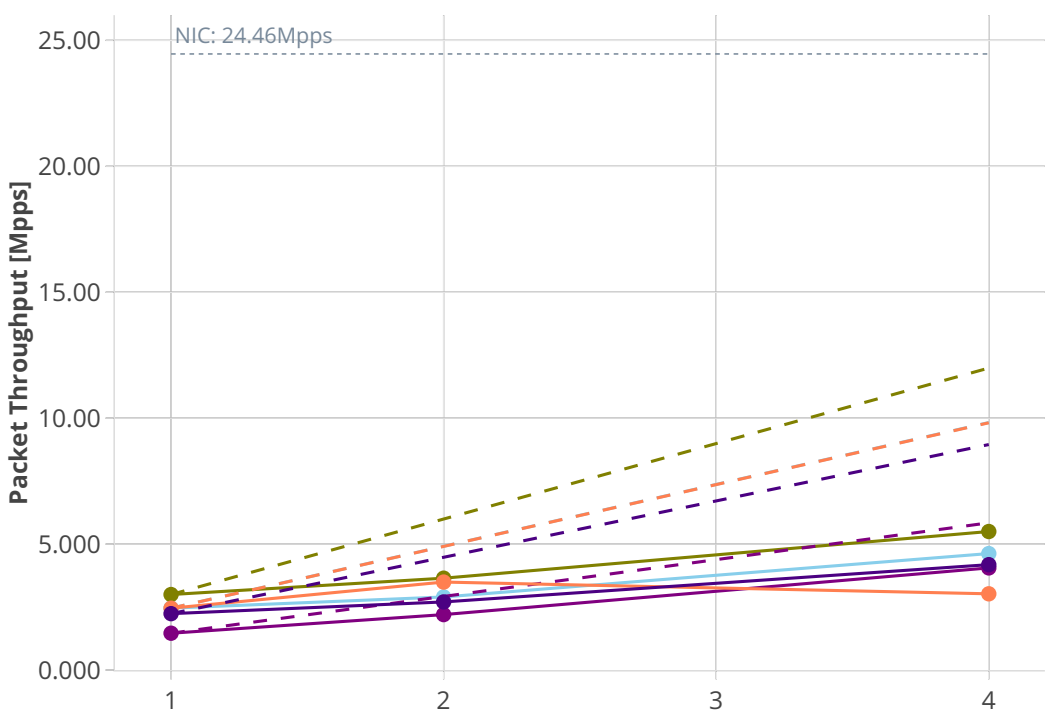

# Speedup Multi-core: 3n-...

--- Perfect    — Measured    ... Limit

- eth-l2xcbase-eth-2memif-1lxc
- eth-l2xcbase-eth-2memif-1dcr
- dot1q-l2bdbasemaclrn-eth-2memif-1dcr
- eth-l2bdbasemaclrn-eth-2memif-1lxc
- ethip4-ip4base-eth-2memif-1dcr