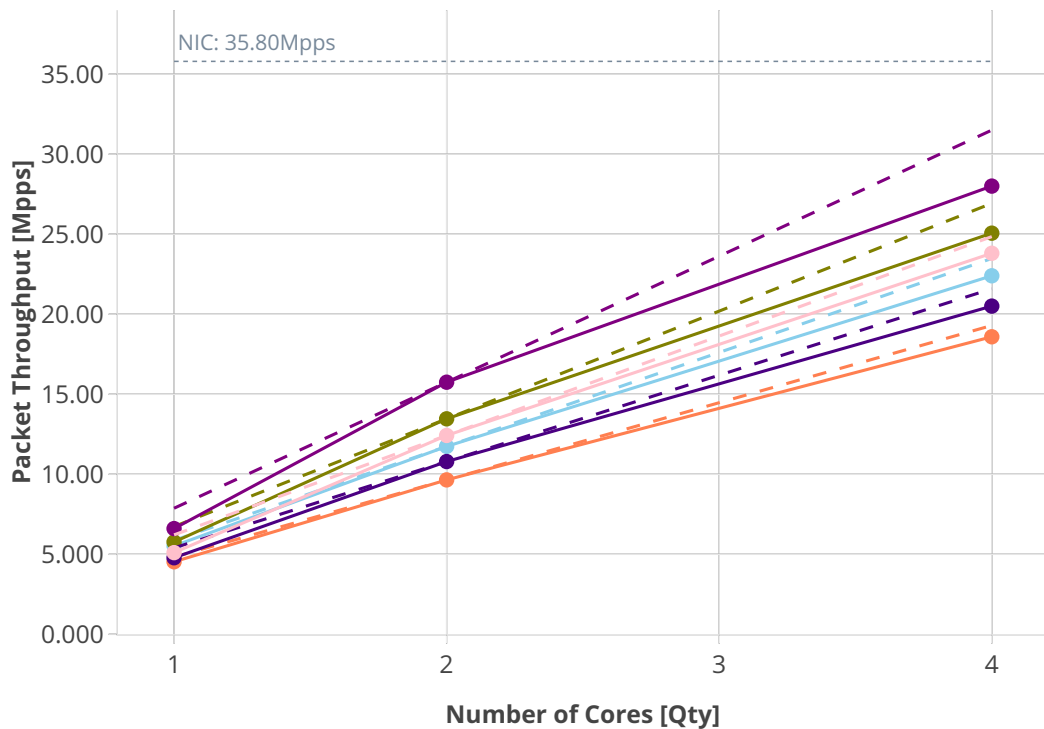

Speedup Multi-core: 3n-skx-xxv710

-- Perfect — Measured ... Limit

- 1bvpplacp-dot1q-l2xcbase-eth-2vhostvr1024-1vm-vppl2xc
- dot1q-l2xcbase-eth-2vhostvr1024-1vm-vppl2xc
- eth-l2xcbase-eth-2vhostvr1024-1vm-vppl2xc
- 1bvpplacp-dot1q-l2bdbasemaclrn-eth-2vhostvr1024-1vm-vppl2xc
- dot1q-l2bdbasemaclrn-eth-2vhostvr1024-1vm-vppl2xc
- eth-l2bdbasemaclrn-eth-2vhostvr1024-1vm-vppl2xc