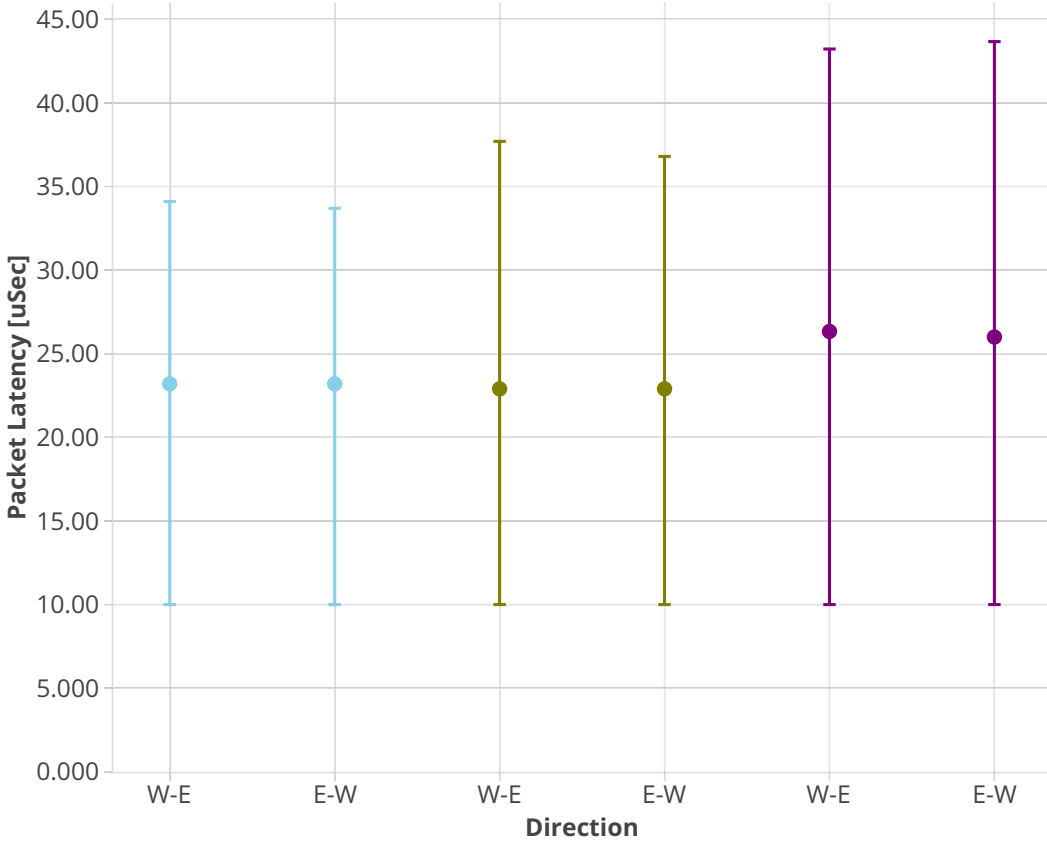

Latency: 3n-skx-x710-64b-8t4

switching-base-state-avf-40e-ndr

● avf-eth-l2xcbase ● eth-l2xcbase ● eth-l2bdbasemaclrn