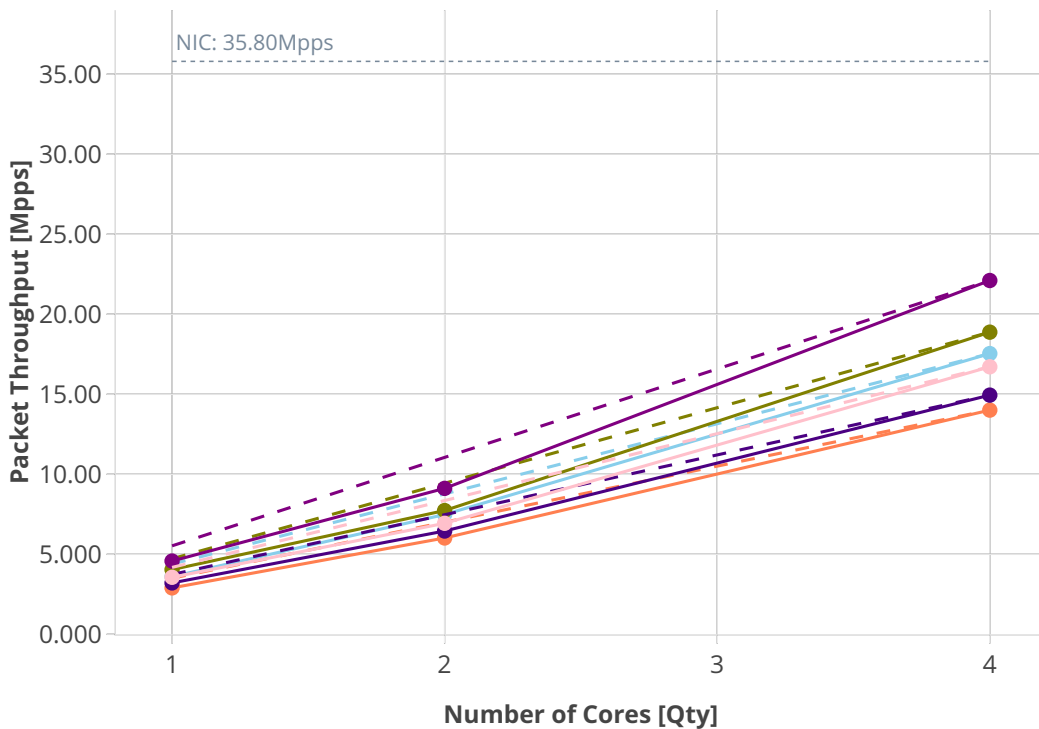

Speedup Multi-core: 3n-hsw-xl710

- - Perfect
- Measured
- ... Limit
- 1bvpplacp-dot1q-l2xcbase-eth-2vhostvr1024-1vm-vppl2xc
- dot1q-l2xcbase-eth-2vhostvr1024-1vm-vppl2xc
- eth-l2xcbase-eth-2vhostvr1024-1vm-vppl2xc
- 1bvpplacp-dot1q-l2bdbasemaclrn-eth-2vhostvr1024-1vm-vppl2xc
- dot1q-l2bdbasemaclrn-eth-2vhostvr1024-1vm-vppl2xc
- eth-l2bdbasemaclrn-eth-2vhostvr1024-1vm-vppl2xc