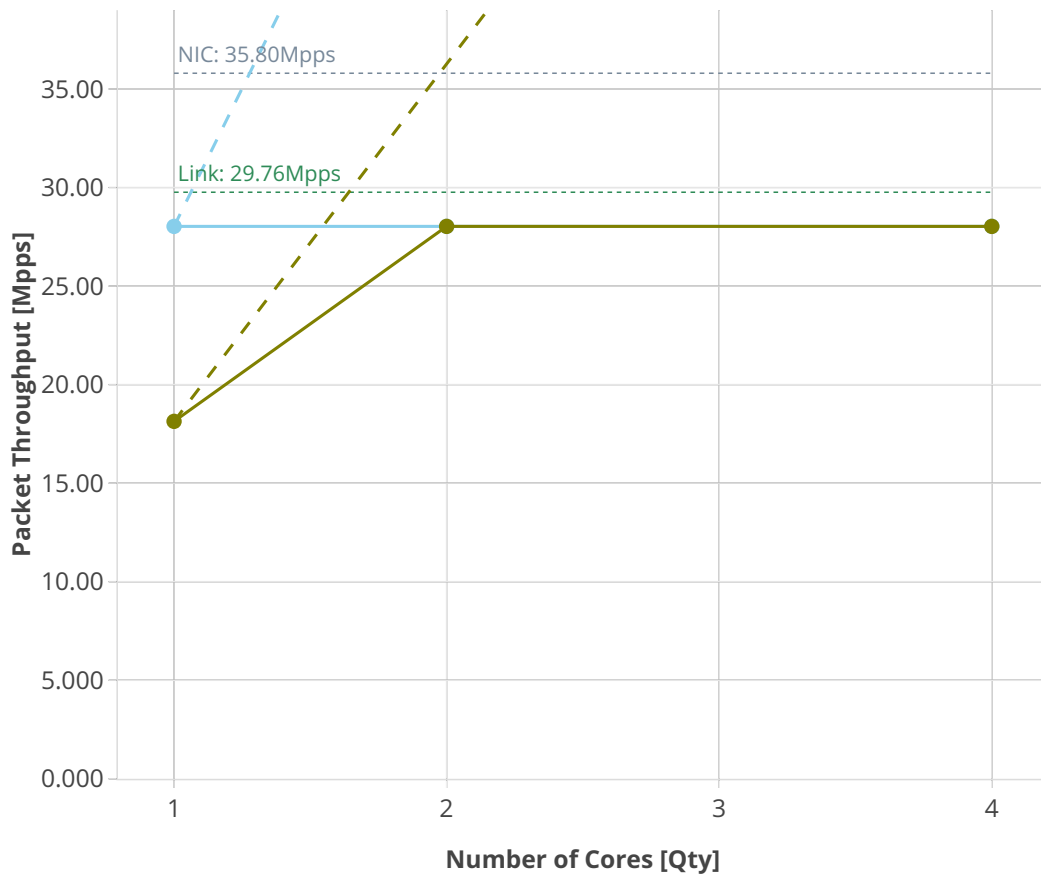

# Speedup Multi-core: 2n-skx-x710

eth-l2switching-base scale avf-40e-pd

-- Perfect — Measured ... Limit

● avf-eth-l2xcbase ● eth-l2bdbasemaclrn