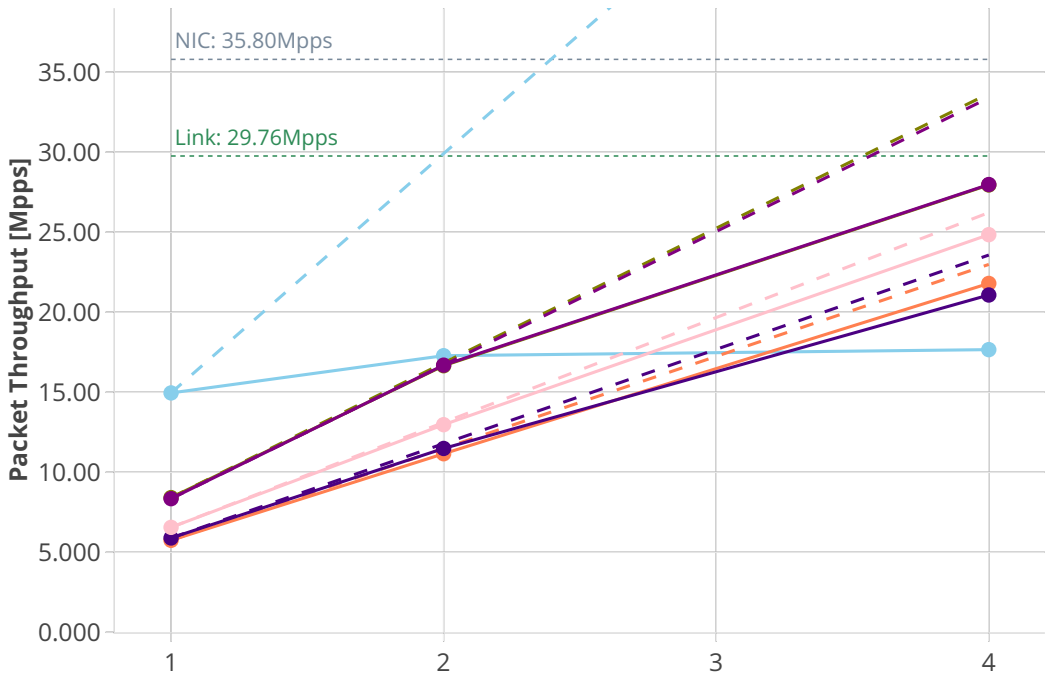

Speedup Multi-core: memif-3r

- Perfect — Measured ... Limit
- eth-l2xcbase-eth-1memif-1dcr
 - eth-l2xcbase-eth-2memif-1lxc
 - eth-l2xcbase-eth-2memif-1dcr
 - dot1q-l2bdbasemaclrn-eth-2memif-1dcr
 - eth-l2bdbasemaclrn-eth-2memif-1lxc
 - ethip4-ip4base-eth-2memif-1dcr