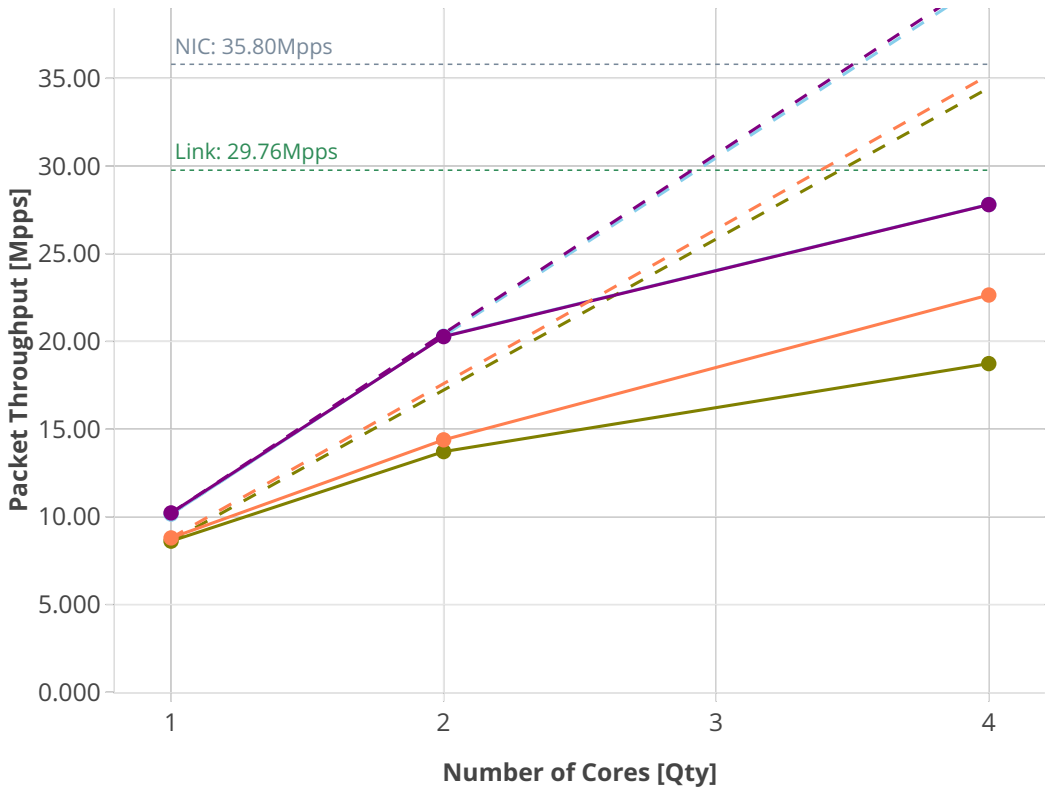

Speedup Multi-core: l2sw

5kx710-64b-features-iac-ndr

-- Perfect — Measured ... Limit

- eth-l2bdbasemaclrn-iac1sf-10kflows
- eth-l2bdbasemaclrn-iac1sl-10kflows
- eth-l2bdbasemaclrn-iac150sf-10kflows
- eth-l2bdbasemaclrn-iac150sl-10kflows