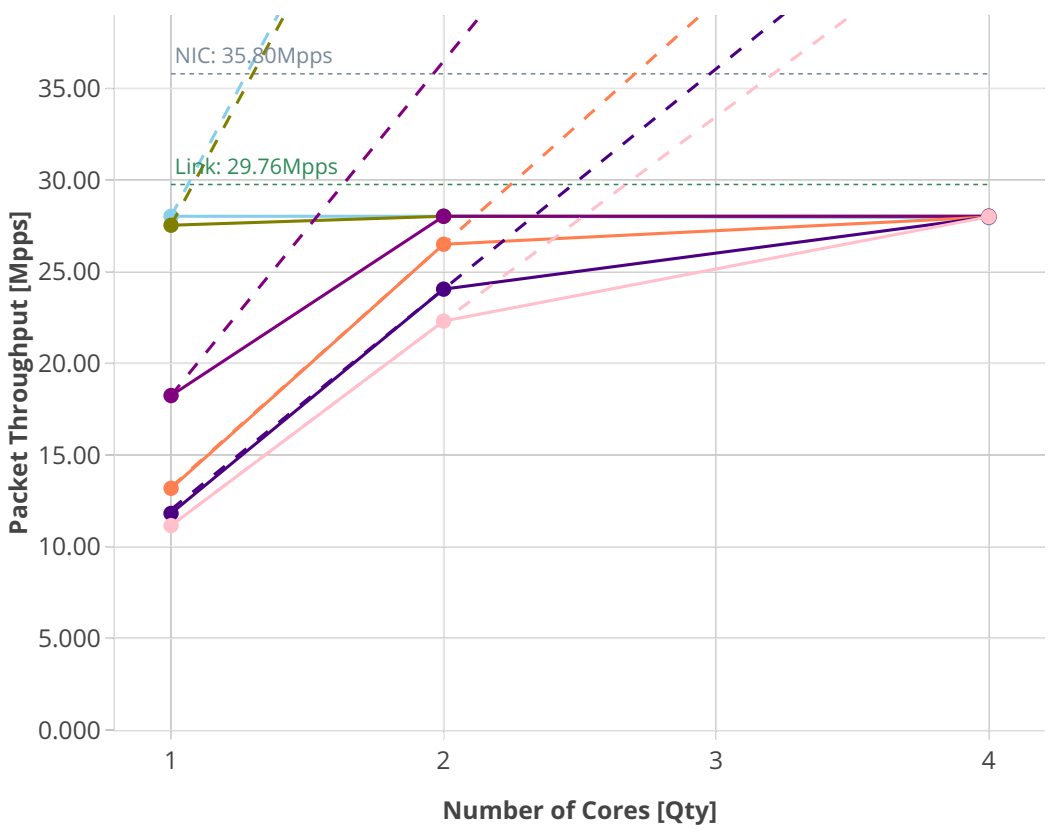

# Speedup Multi-core: l2sw-3

- Perfect
- Measured
- ... Limit
- eth-l2patch
- eth-l2xcbase
- eth-l2bdbasemaclrn
- eth-l2bdscale10kmaclrn
- eth-l2bdscale100kmaclrn
- eth-l2bdscale1mmaclrn