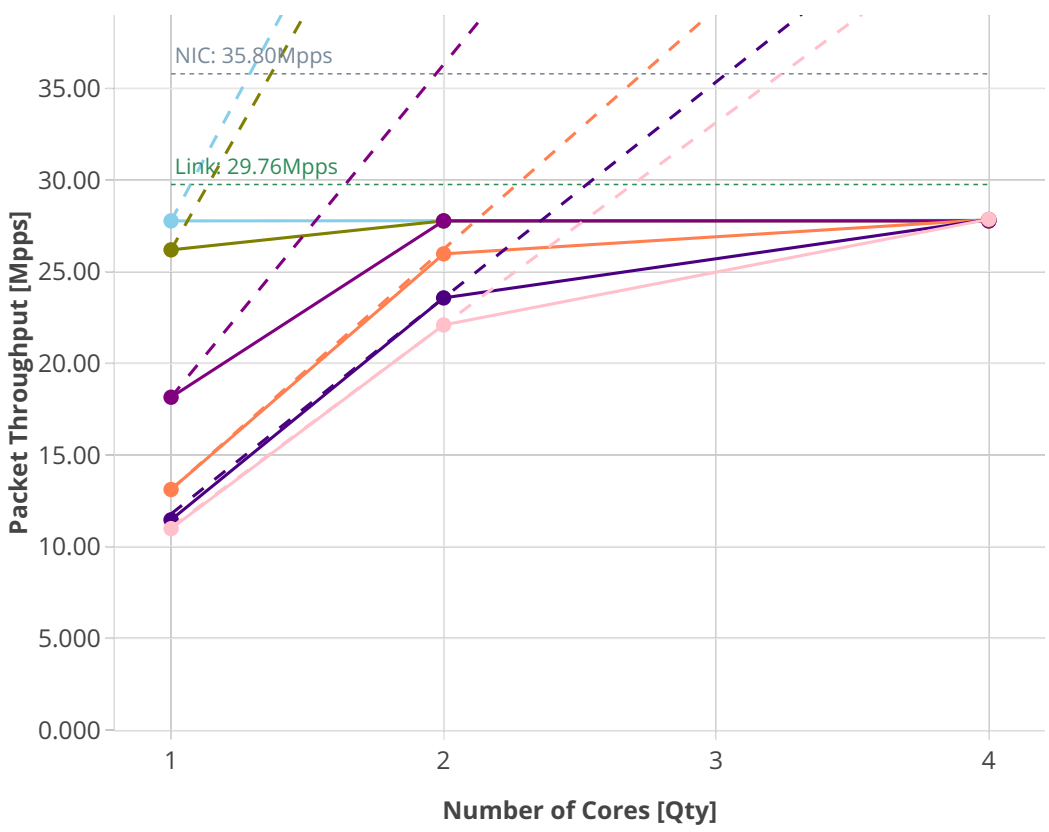

Speedup Multi-core: l2sw-3f1064b-base_and_scale-rid

- Perfect
 - Measured
 - ... Limit
- | | |
|-------------------------|------------------------|
| eth-l2patch | eth-l2xcbase |
| eth-l2bdbasemaclrn | eth-l2bdscale10kmaclrn |
| eth-l2bdscale100kmaclrn | eth-l2bdscale1mmaclrn |