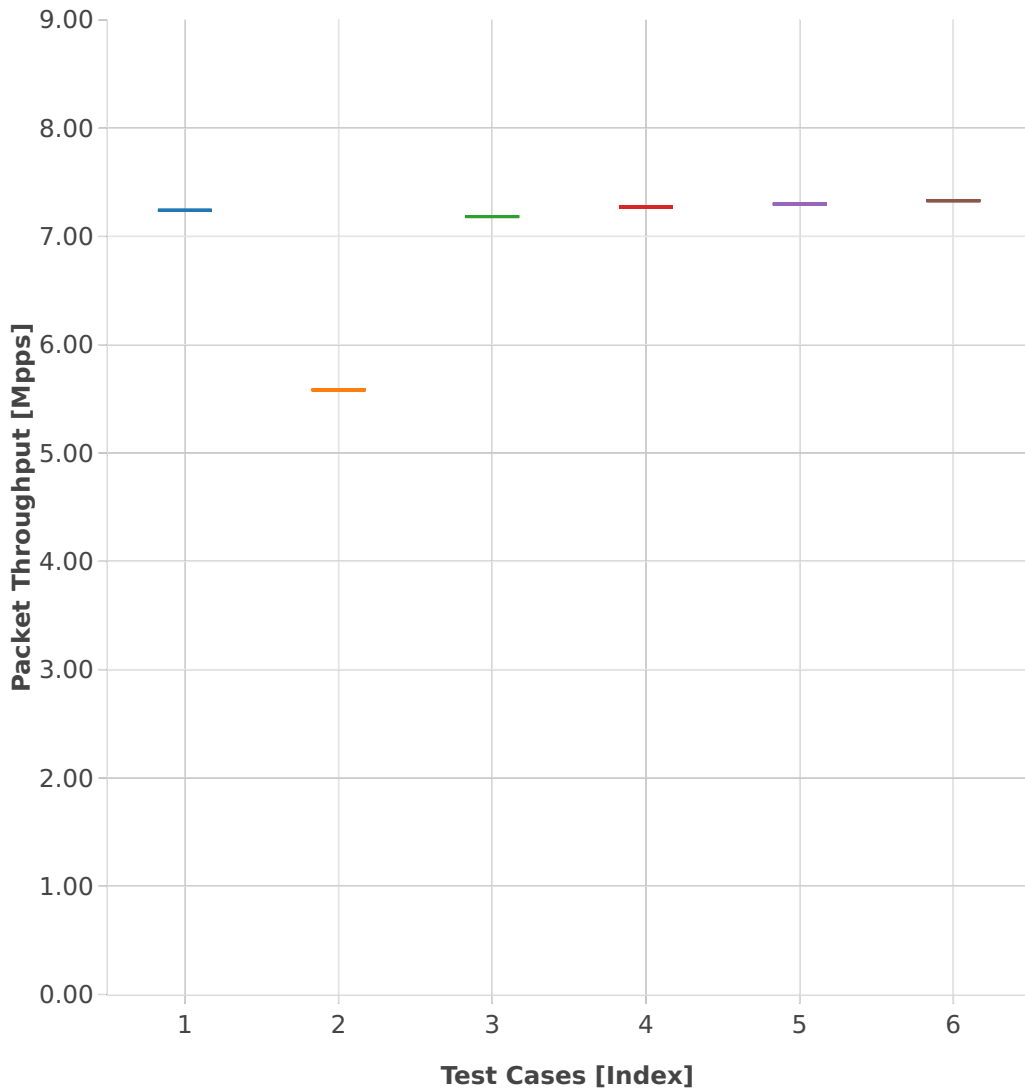

Throughput: vhost-l2sw-3n-skx-x710-64b-4t2c-base_and_features-pdr

- 1. (01 run) 1lbvpplacp-dot1q-l2bdbasemaclrn-eth-2vhostvr1024-1vm
- 2. (01 run) dot1q-l2bdbasemaclrn-eth-2vhostvr1024-1vm
- 3. (01 run) 2lbvpplacp-dot1q-l2bdbasemaclrn-eth-2vhostvr1024-1vm
- 4. (01 run) dot1q-l2xcbase-eth-2vhostvr1024-1vm
- 5. (01 run) 1lbvpplacp-dot1q-l2xcbase-eth-2vhostvr1024-1vm
- 6. (01 run) eth-l2xcbase-eth-2vhostvr1024-1vm