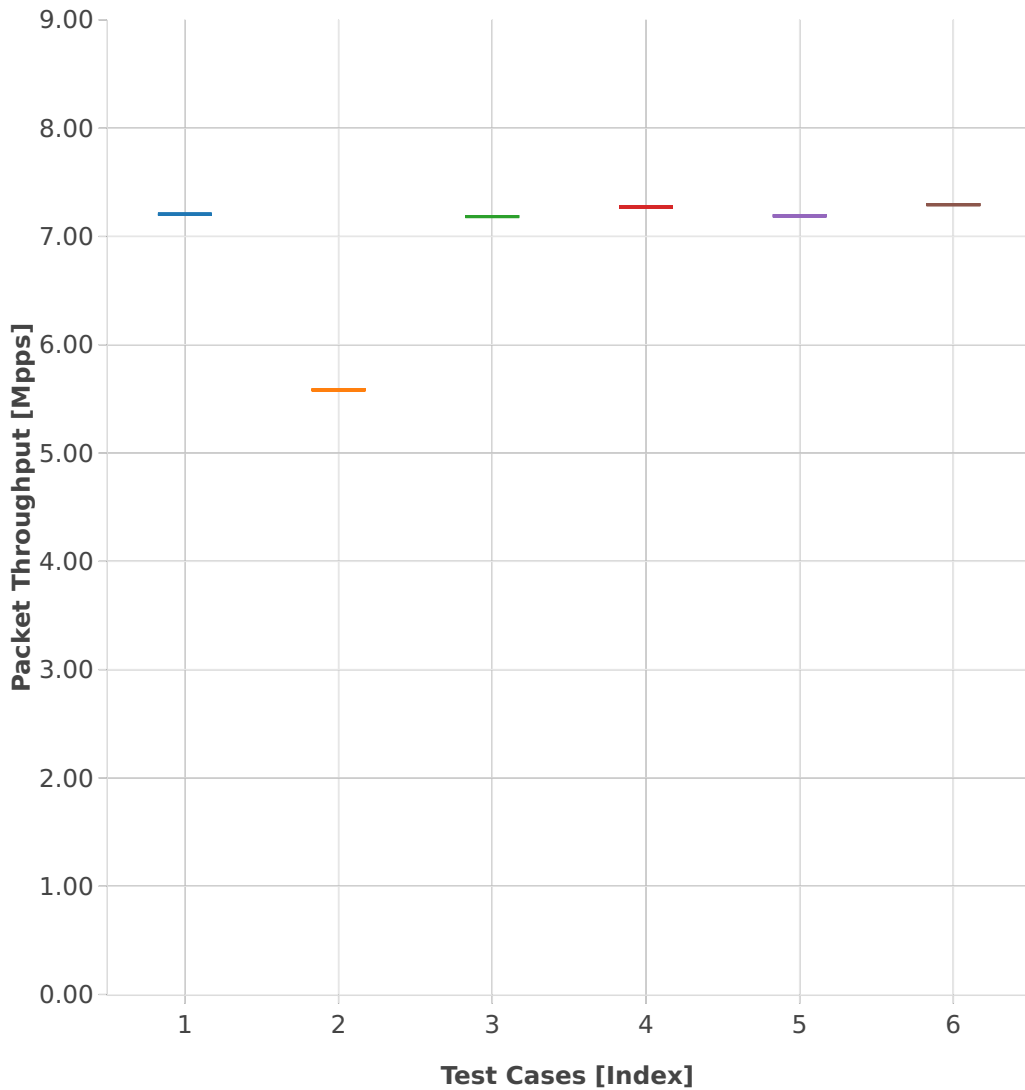

Throughput: vhost-l2sw-3n-skx-x710-64b-4t2c-base_and_features-ndr

- 1. (01 run) 1lbvpplacp-dot1q-l2bdbasemaclrn-eth-2vhostvr1024-1vm
- 2. (01 run) dot1q-l2bdbasemaclrn-eth-2vhostvr1024-1vm
- 3. (01 run) 2lbvpplacp-dot1q-l2bdbasemaclrn-eth-2vhostvr1024-1vm
- 4. (01 run) dot1q-l2xcbase-eth-2vhostvr1024-1vm
- 5. (01 run) 1lbvpplacp-dot1q-l2xcbase-eth-2vhostvr1024-1vm
- 6. (01 run) eth-l2xcbase-eth-2vhostvr1024-1vm