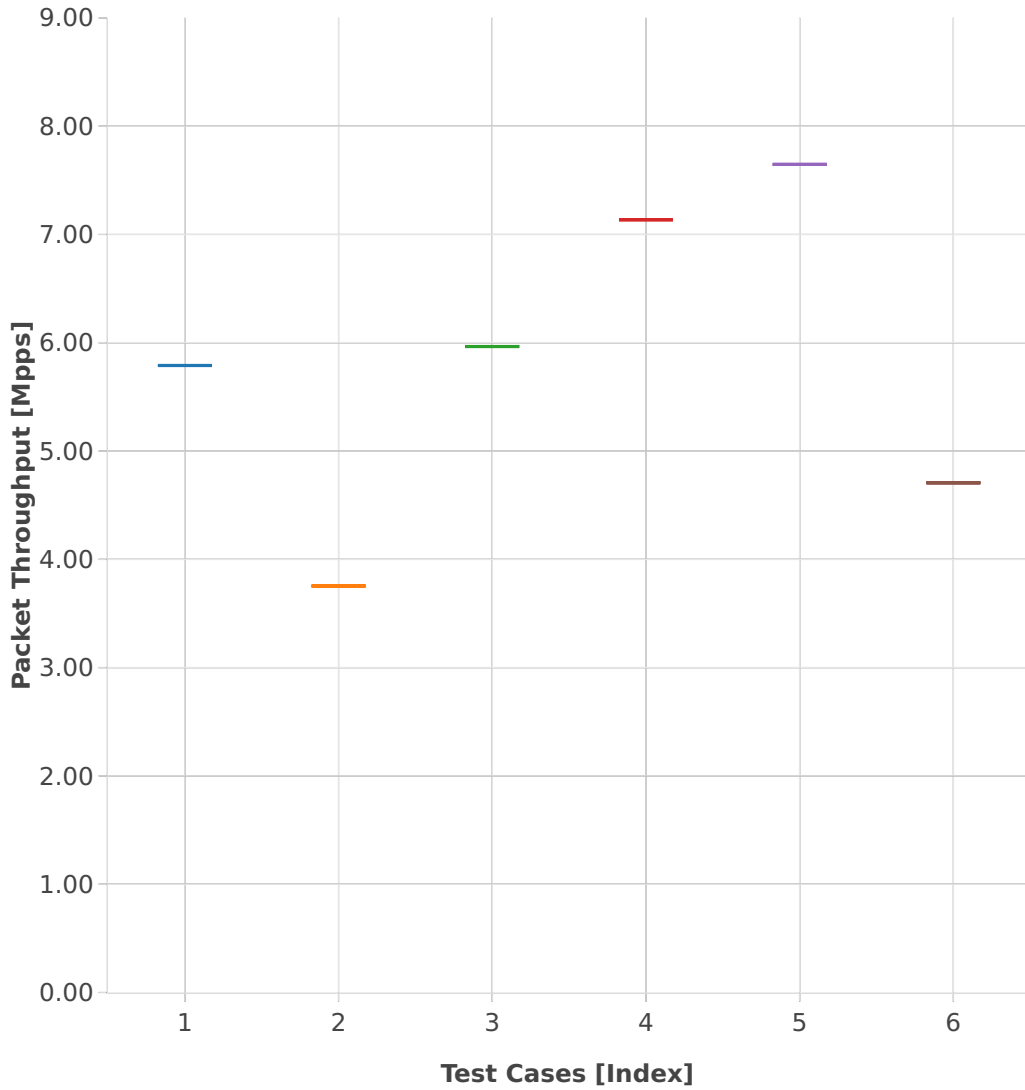

Throughput: vhost-l2sw-3n-skx-x710-64b-2t1c-base_and_features-vm-pdr

- 1. (01 run) dot1q-l2bdbasemaclrn-eth-2vhostvr1024-1vm
- 2. (01 run) eth-l2bdbasemaclrn-eth-4vhostvr1024-2vm
- 3. (01 run) eth-l2bdbasemaclrn-eth-2vhostvr1024-1vm
- 4. (01 run) dot1q-l2xcbase-eth-2vhostvr1024-1vm
- 5. (01 run) eth-l2xcbase-eth-2vhostvr1024-1vm
- 6. (01 run) eth-l2xcbase-eth-4vhostvr1024-2vm