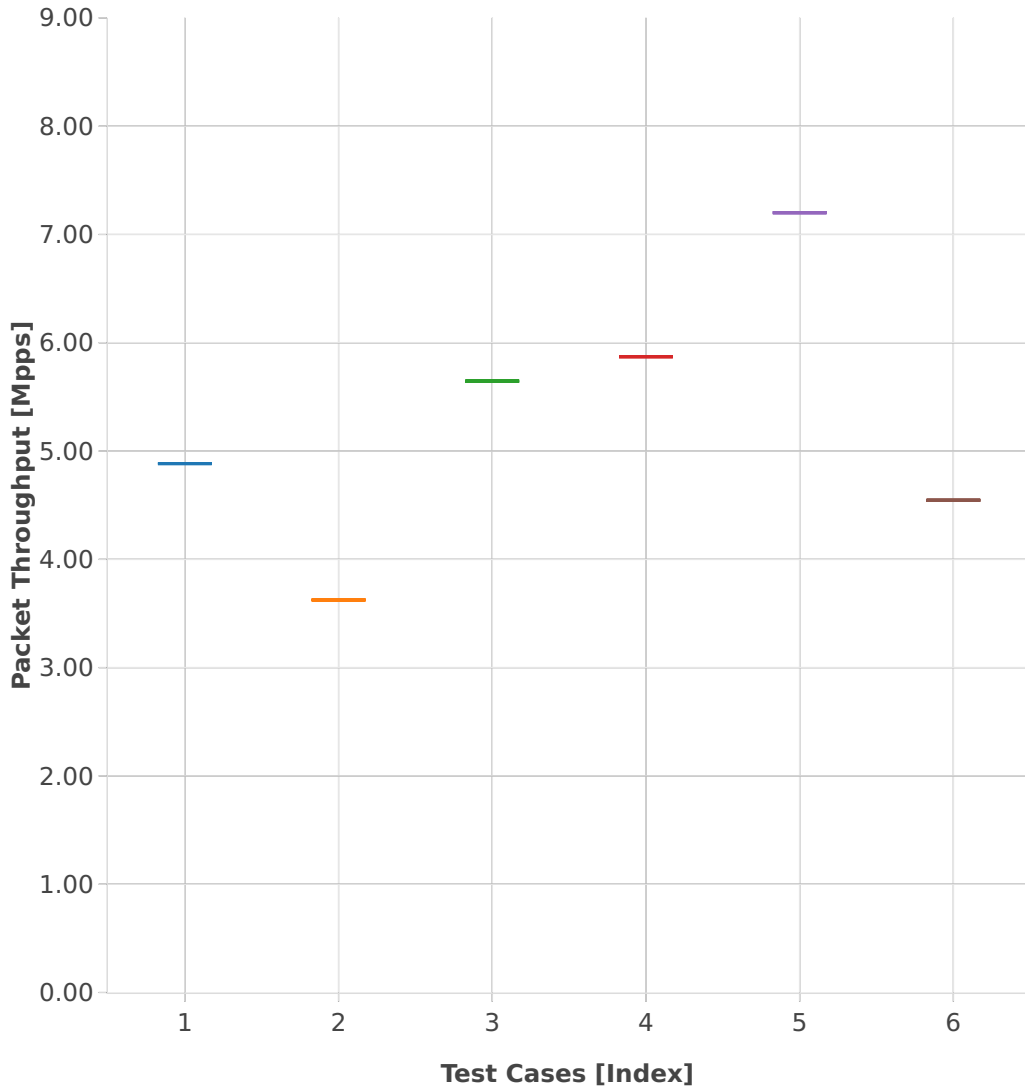

Throughput: vhost-l2sw-3n-skx-x710-64b-2t1c-base_and_features-vm-ndr

- 1. (01 run) dot1q-l2bdbasemaclrn-eth-2vhostvr1024-1vm
- 2. (01 run) eth-l2bdbasemaclrn-eth-4vhostvr1024-2vm
- 3. (01 run) eth-l2bdbasemaclrn-eth-2vhostvr1024-1vm
- 4. (01 run) dot1q-l2xcbase-eth-2vhostvr1024-1vm
- 5. (01 run) eth-l2xcbase-eth-2vhostvr1024-1vm
- 6. (01 run) eth-l2xcbase-eth-4vhostvr1024-2vm