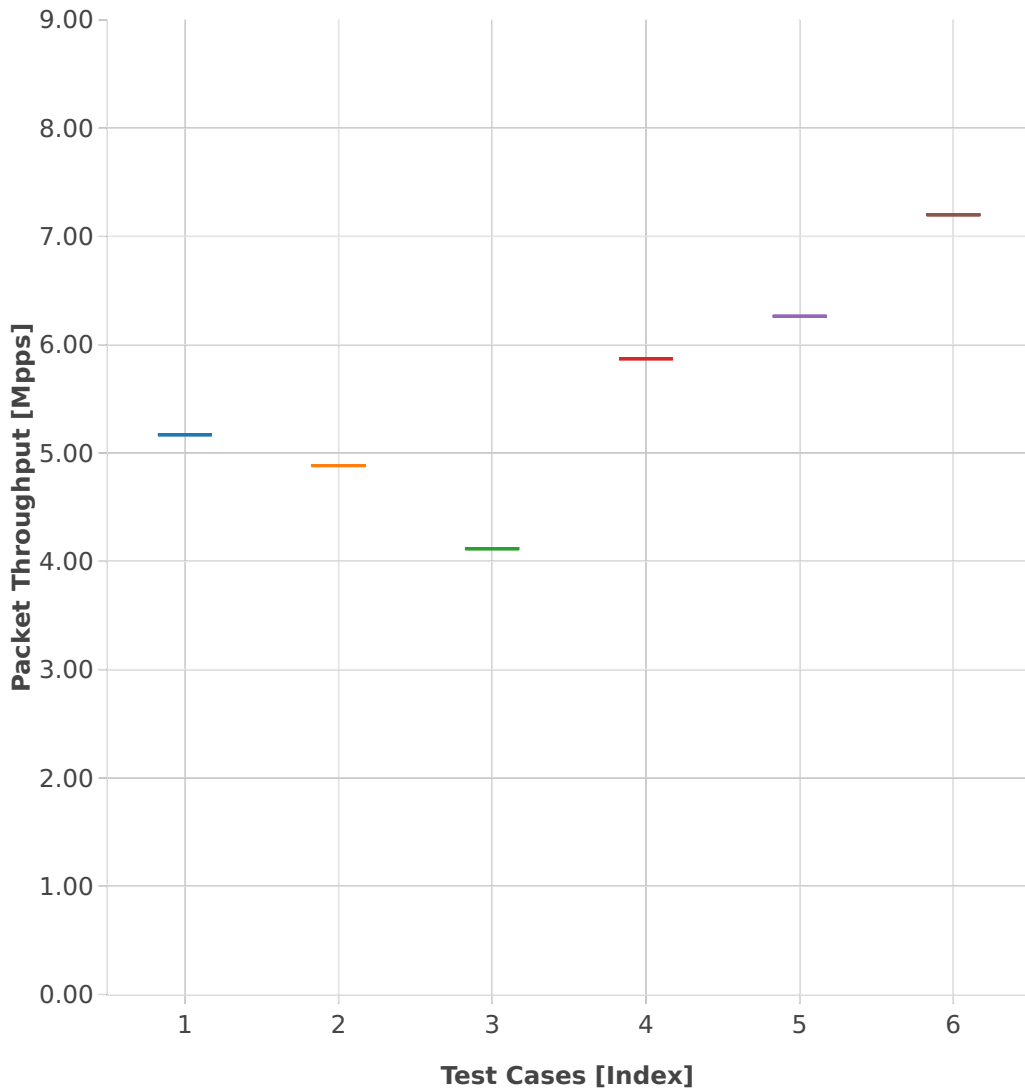

Throughput: vhost-l2sw-3n-skx-x710-64b-2t1c-base_and_features-ndr

- 1. (01 run) 1lbvpplacp-dot1q-l2bdbasemaclrn-eth-2vhostvr1024-1vm
- 2. (01 run) dot1q-l2bdbasemaclrn-eth-2vhostvr1024-1vm
- 3. (01 run) 2lbvpplacp-dot1q-l2bdbasemaclrn-eth-2vhostvr1024-1vm
- 4. (01 run) dot1q-l2xcbase-eth-2vhostvr1024-1vm
- 5. (01 run) 1lbvpplacp-dot1q-l2xcbase-eth-2vhostvr1024-1vm
- 6. (01 run) eth-l2xcbase-eth-2vhostvr1024-1vm