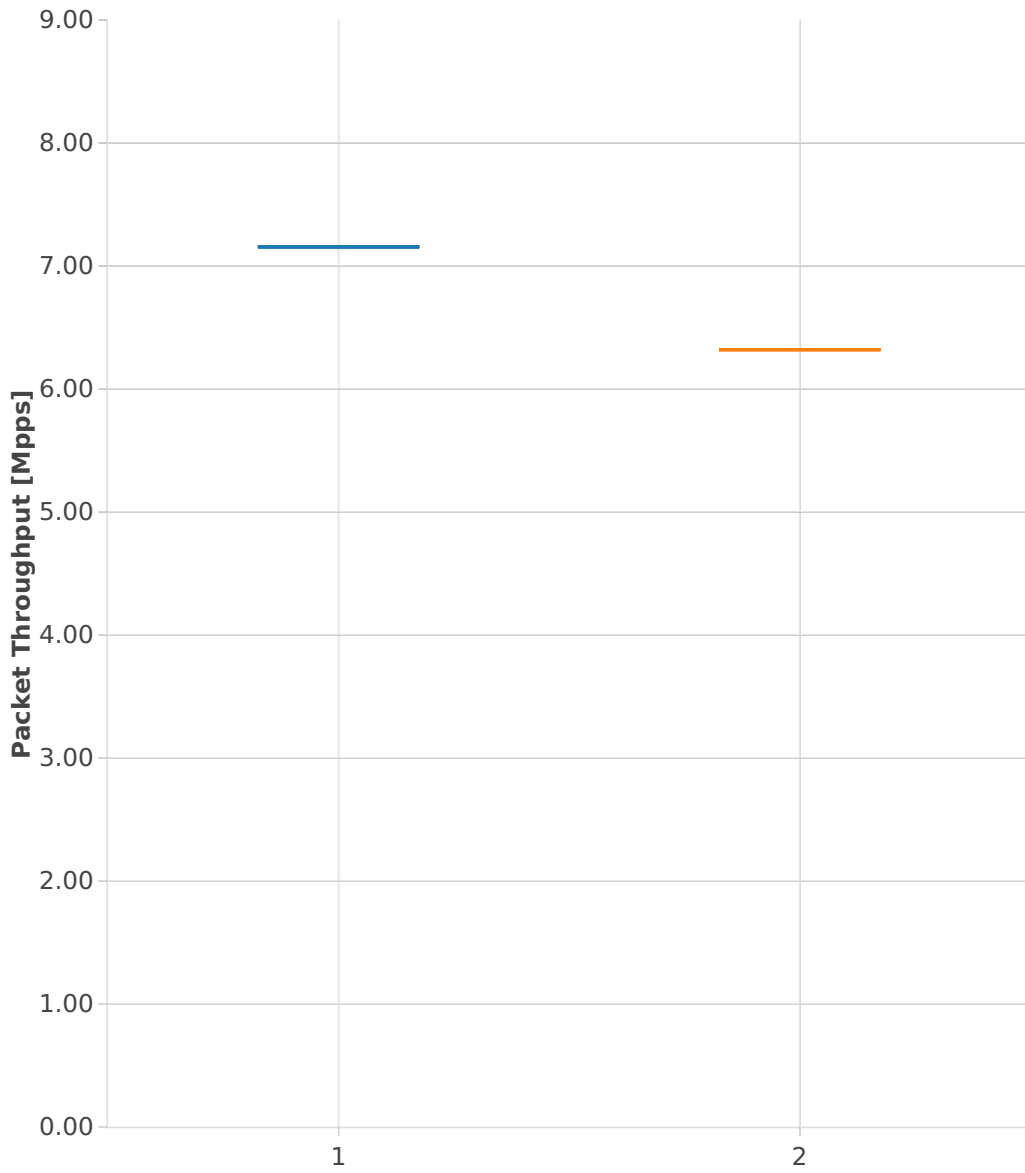

Throughput: vhost-ip4-3n-skx-x710-64b-4t2c-base_and_scale-pdr

1. (01 run) ethip4-ip4base-eth-2vhostvr1024-1vm

2. (01 run) ethip4-ip4base-eth-4vhostvr1024-2vm