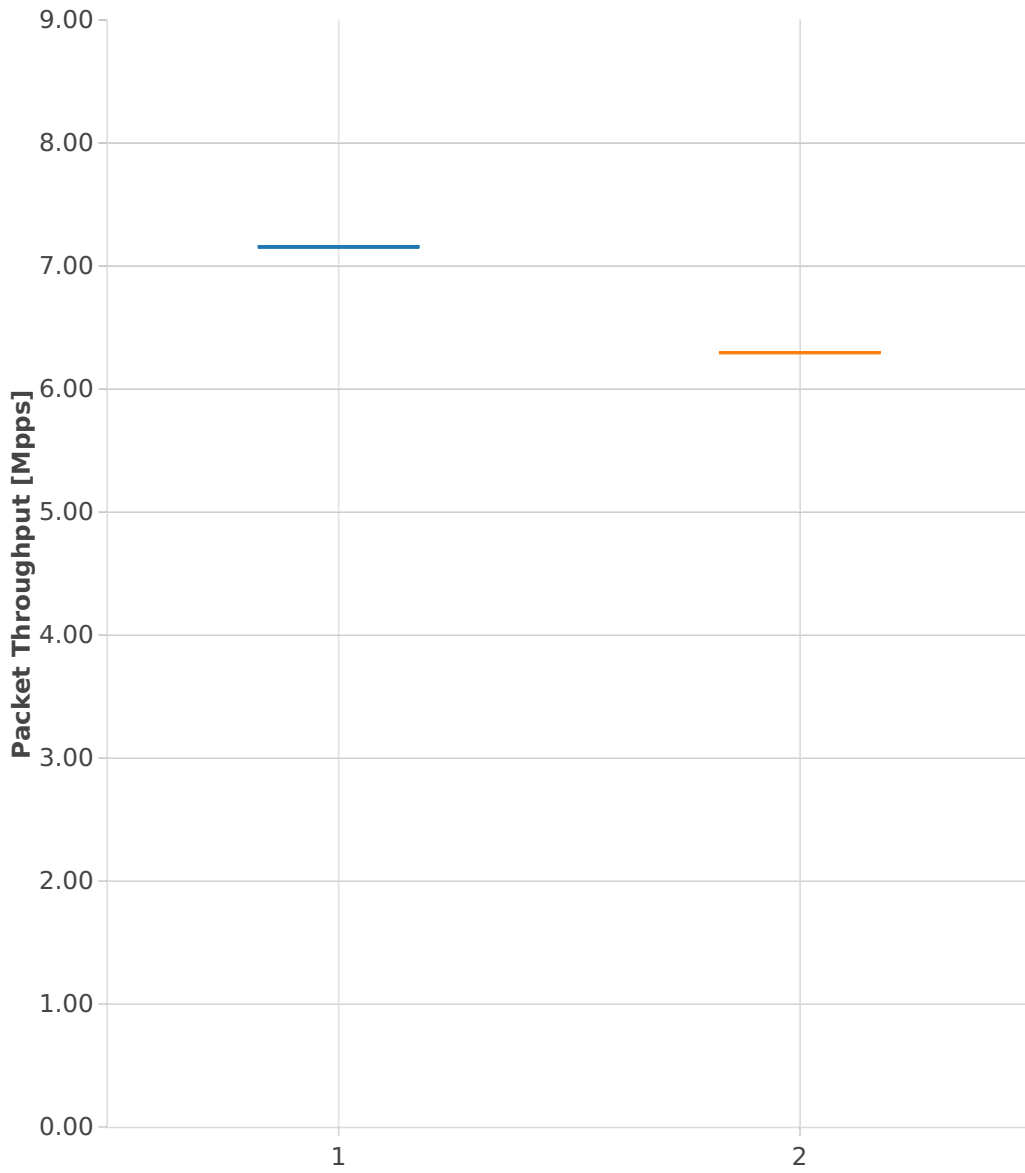

Throughput: vhost-ip4-3n-skx-x710-64b-4t2c-base_and_scale-ndr

1. (01 run) ethip4-ip4base-eth-2vhostvr1024-1vm

2. (01 run) ethip4-ip4base-eth-4vhostvr1024-2vm