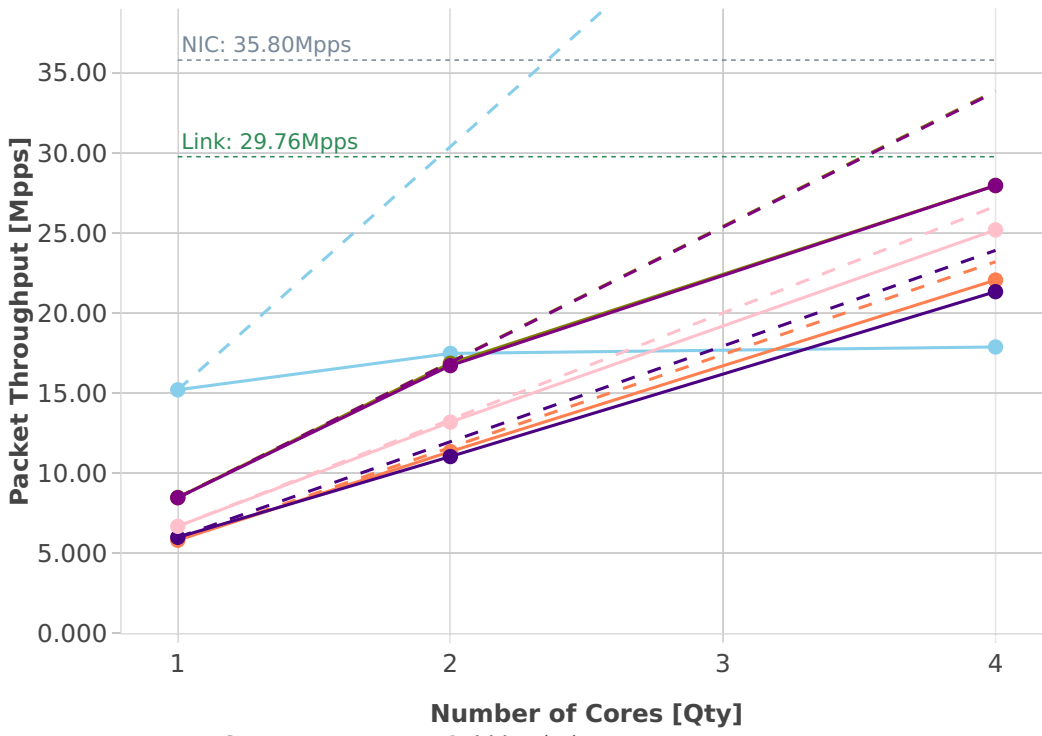

Speedup Multi-core: memif-3n-skx-x710-64b-base_and_features-pdr

-- Perfect — Measured ... Limit

- eth-l2xcbase-eth-1memif-1dcr
- eth-l2xcbase-eth-2memif-1lxc
- eth-l2xcbase-eth-2memif-1dcr
- dot1q-l2bdbasemaclrn-eth-2memif-1dcr
- eth-l2bdbasemaclrn-eth-2memif-1lxc
- ethip4-ip4base-eth-2memif-1dcr