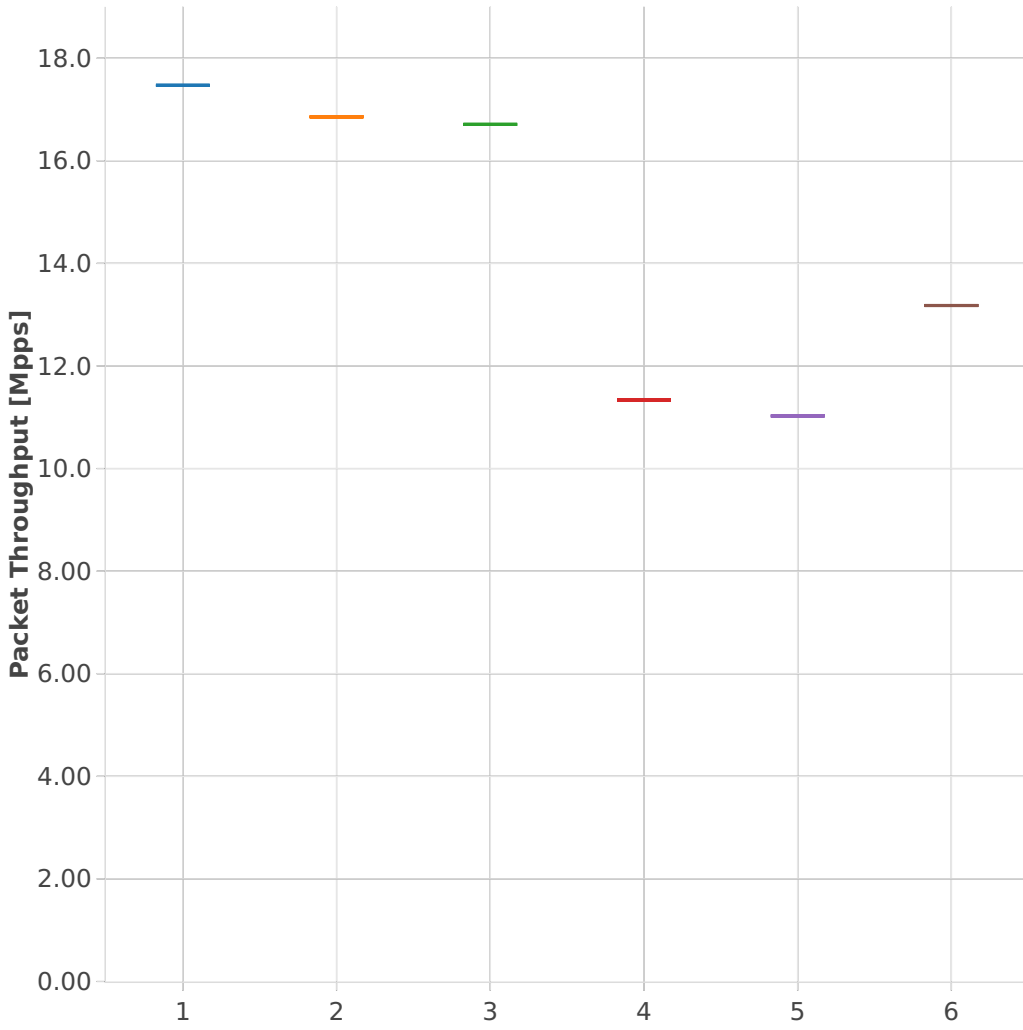

# Throughput: memif-3n-skx-x710-64b-4t2c-base\_and\_features-pdr

## Test Cases [Index]

- 1. (01 run) eth-l2xcbase-eth-1memif-1dcr
- 2. (01 run) eth-l2xcbase-eth-2memif-1lxc
- 3. (01 run) eth-l2xcbase-eth-2memif-1dcr
- 4. (01 run) dot1q-l2bdbasemaclrn-eth-2memif-1dcr
- 5. (01 run) eth-l2bdbasemaclrn-eth-2memif-1lxc
- 6. (01 run) ethip4-ip4base-eth-2memif-1dcr