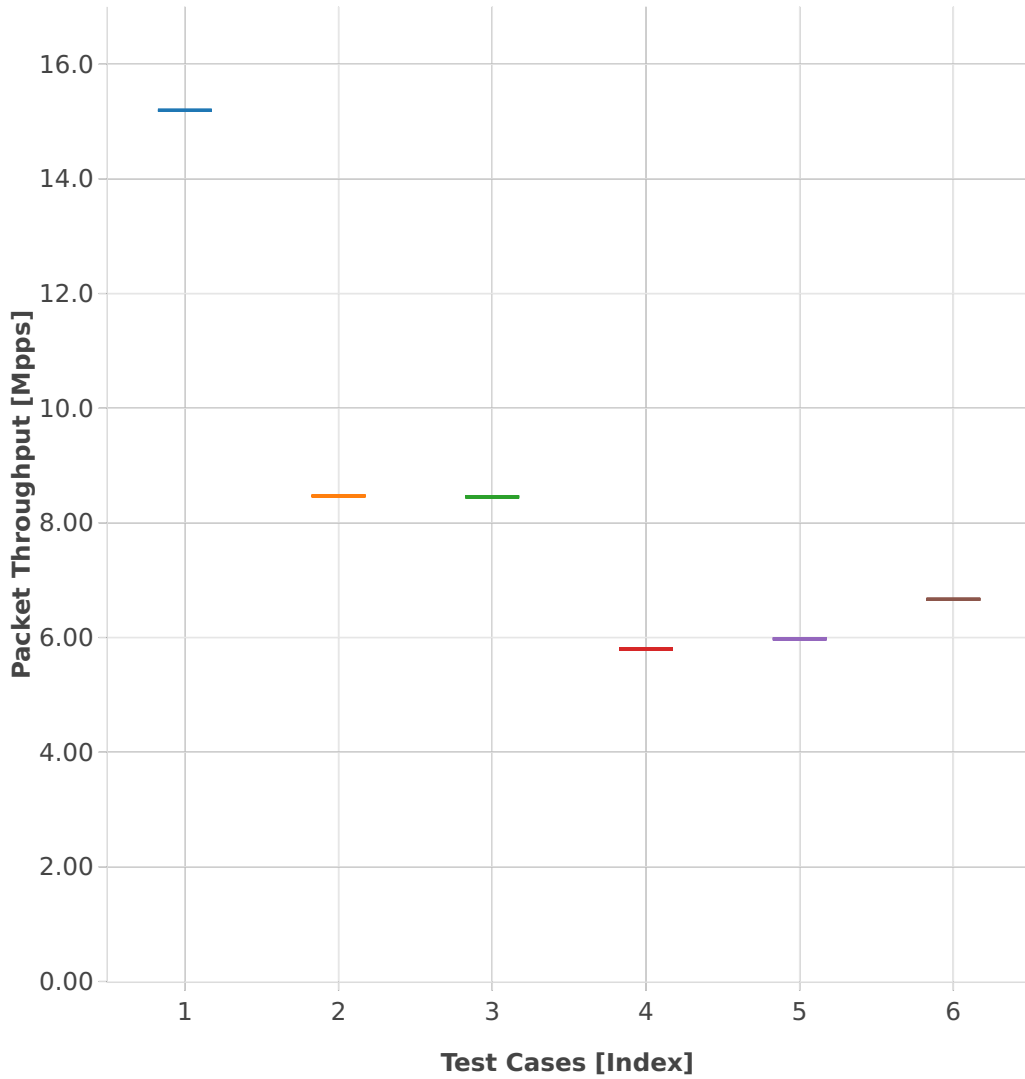

# Throughput: memif-3n-skx-x710-64b-2t1c-base\_and\_features-pdr

- 1. (01 run) eth-l2xcbase-eth-1memif-1dcr
- 2. (01 run) eth-l2xcbase-eth-2memif-1lxc
- 3. (01 run) eth-l2xcbase-eth-2memif-1dcr
- 4. (01 run) dot1q-l2bdbasemaclrn-eth-2memif-1dcr
- 5. (01 run) eth-l2bdbasemaclrn-eth-2memif-1lxc
- 6. (01 run) ethip4-ip4base-eth-2memif-1dcr