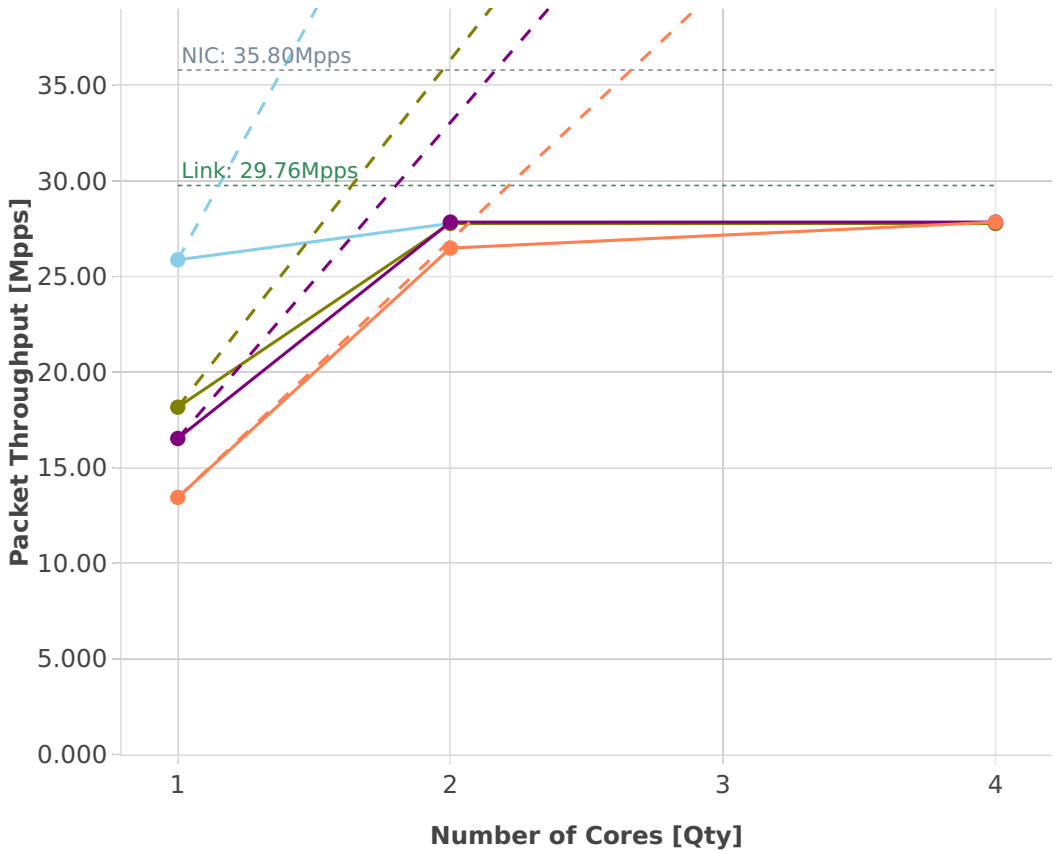

Speedup Multi-core: l2sw-3n-skx-x710-64b-features-ndr

- Perfect — Measured ... Limit
- eth-l2xcbase
 - eth-l2bdbasemaclrn
 - dot1q-l2xcbase
 - dot1q-l2bdbasemaclrn