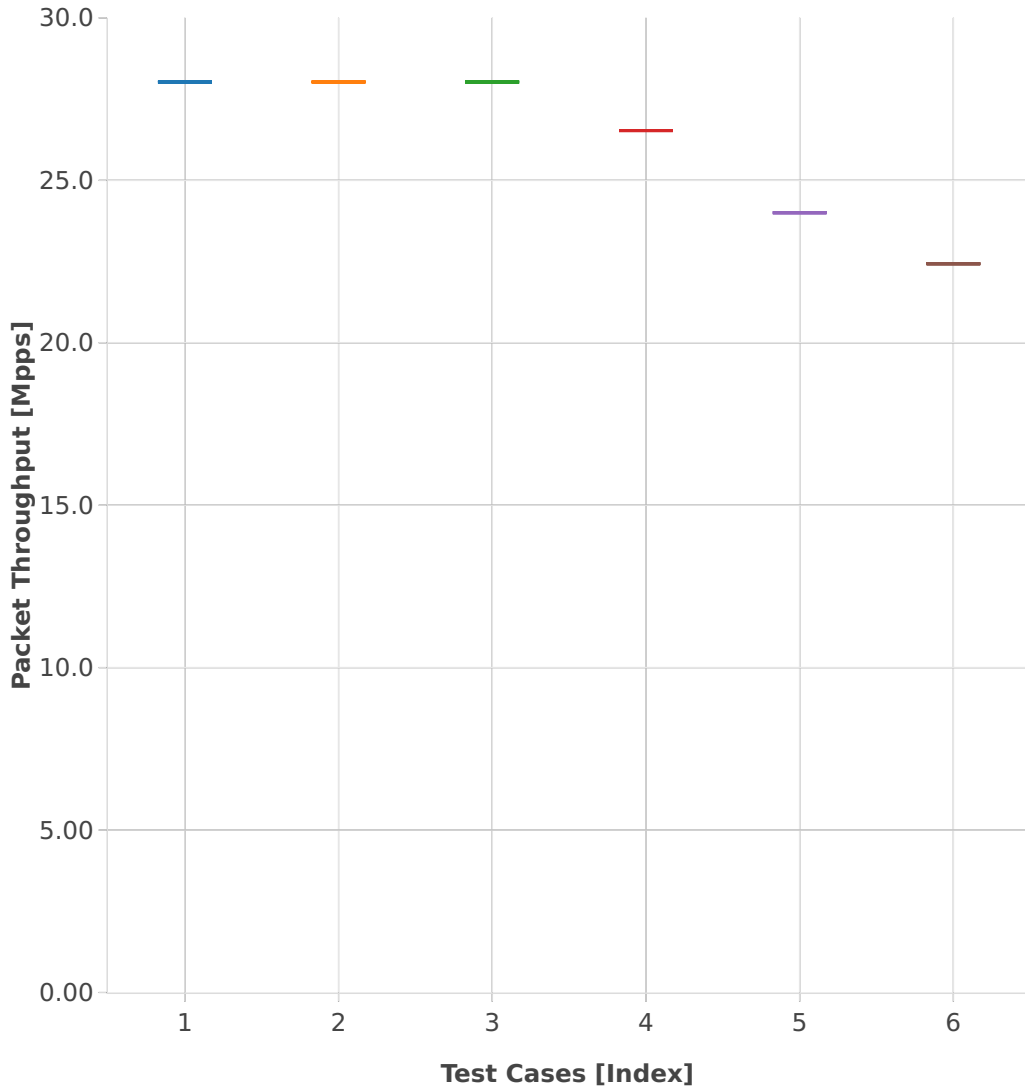

Throughput: l2sw-3n-skx-x710-64b-4t2c-base_and_scale-pdr

- 1. (01 run) eth-l2patch
- 2. (01 run) eth-l2xcbase
- 3. (01 run) eth-l2bdbasemaclrn
- 4. (01 run) eth-l2bdscale10kmaclrn
- 5. (01 run) eth-l2bdscale100kmaclrn
- 6. (01 run) eth-l2bdscale1mmaclrn