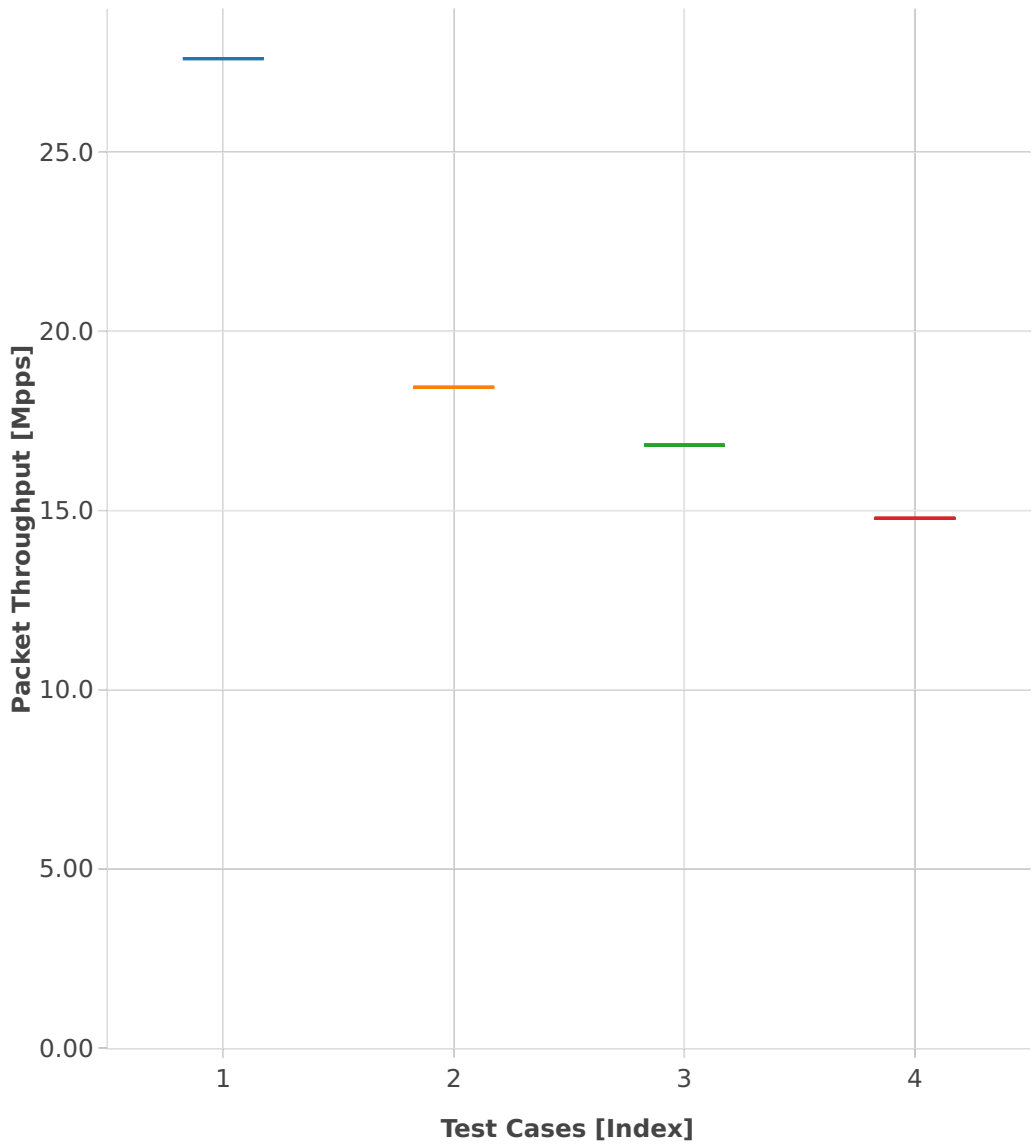

# Throughput: l2sw-3n-skx-x710-64b-2t1c-features-pdr

- 1. (01 run) eth-l2xcbase
- 2. (01 run) eth-l2bdbasemaclrn
- 3. (01 run) dot1q-l2xcbase
- 4. (01 run) dot1q-l2bdbasemaclrn