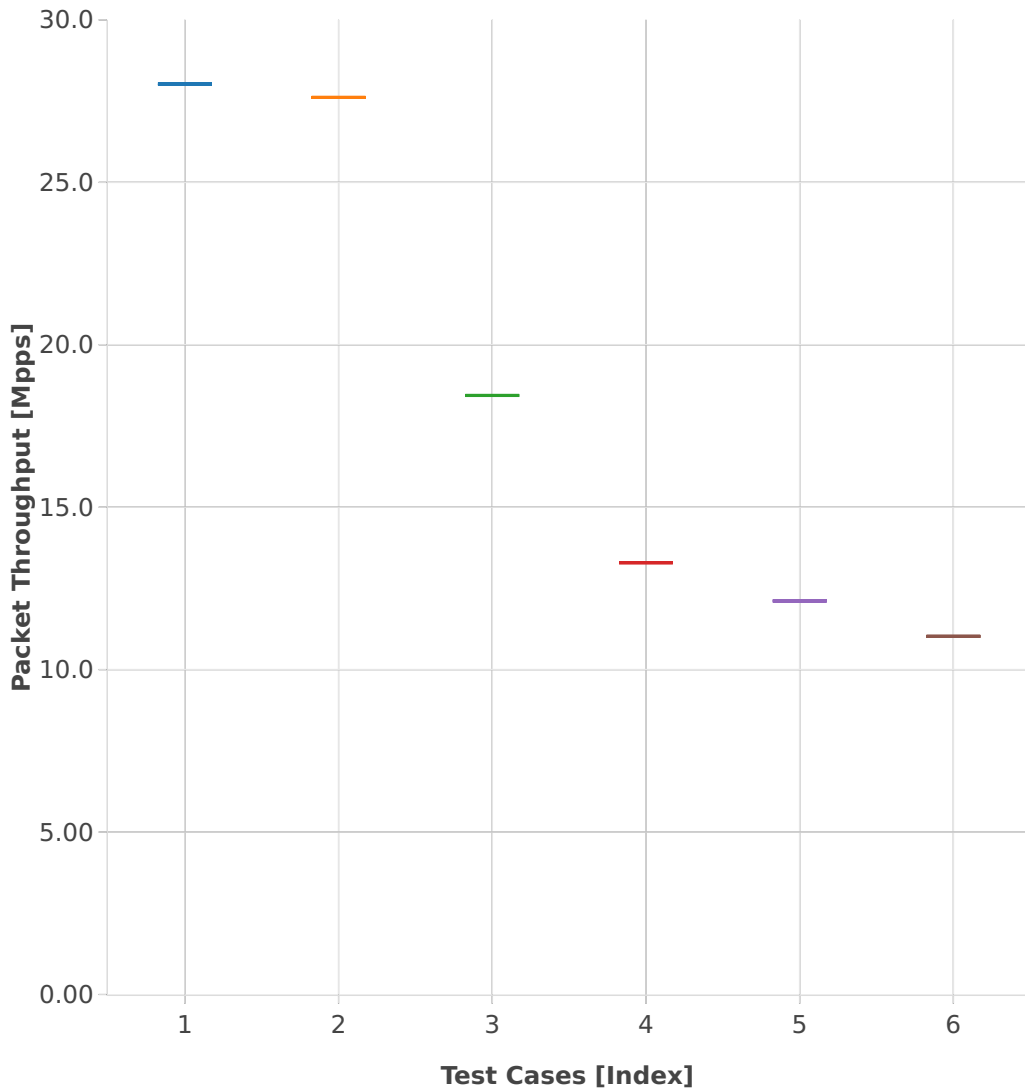

### Throughput: l2sw-3n-skx-x710-64b-2t1c-base\_and\_scale-pdr

- 1. (01 run) eth-l2patch
- 2. (01 run) eth-l2xcbase
- 3. (01 run) eth-l2bdbasemaclrn
- 4. (01 run) eth-l2bdscale10kmaclrn
- 5. (01 run) eth-l2bdscale100kmaclrn
- 6. (01 run) eth-l2bdscale1mmaclrn