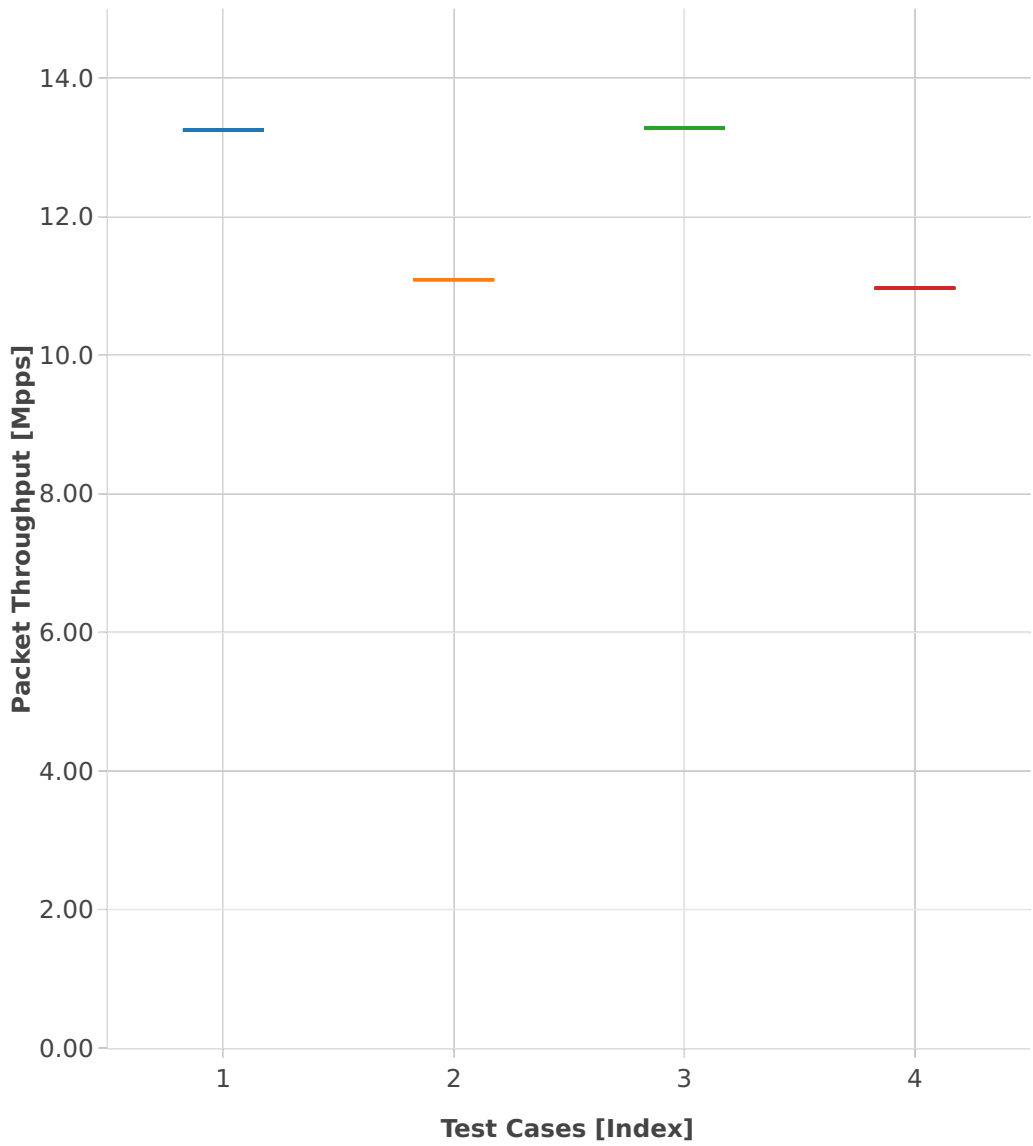

Throughput: l2sw-3n-hsw-x520-64b-2t2c-features-oacl-pdr

- 1. (01 run) eth-l2bdbasemaclrn-oacl1sf-10kflows
- 2. (01 run) eth-l2bdbasemaclrn-oacl1sl-10kflows
- 3. (01 run) eth-l2bdbasemaclrn-oacl50sf-10kflows
- 4. (01 run) eth-l2bdbasemaclrn-oacl50sl-10kflows