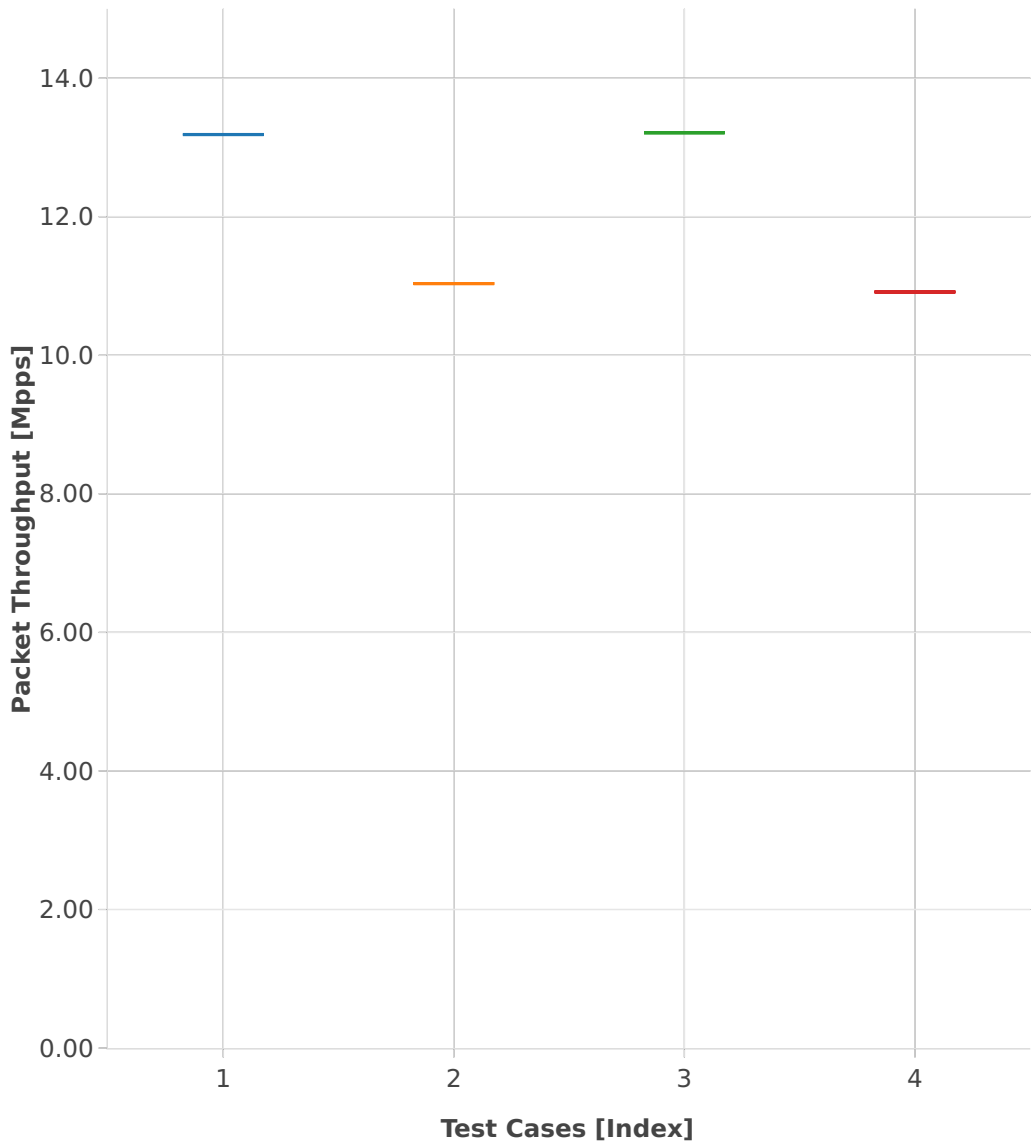

Throughput: l2sw-3n-hsw-x520-64b-2t2c-features-oacl-ndr

- 1. (01 run) eth-l2bdbasemaclrn-oacl1sf-10kflows
- 2. (01 run) eth-l2bdbasemaclrn-oacl1sl-10kflows
- 3. (01 run) eth-l2bdbasemaclrn-oacl50sf-10kflows
- 4. (01 run) eth-l2bdbasemaclrn-oacl50sl-10kflows