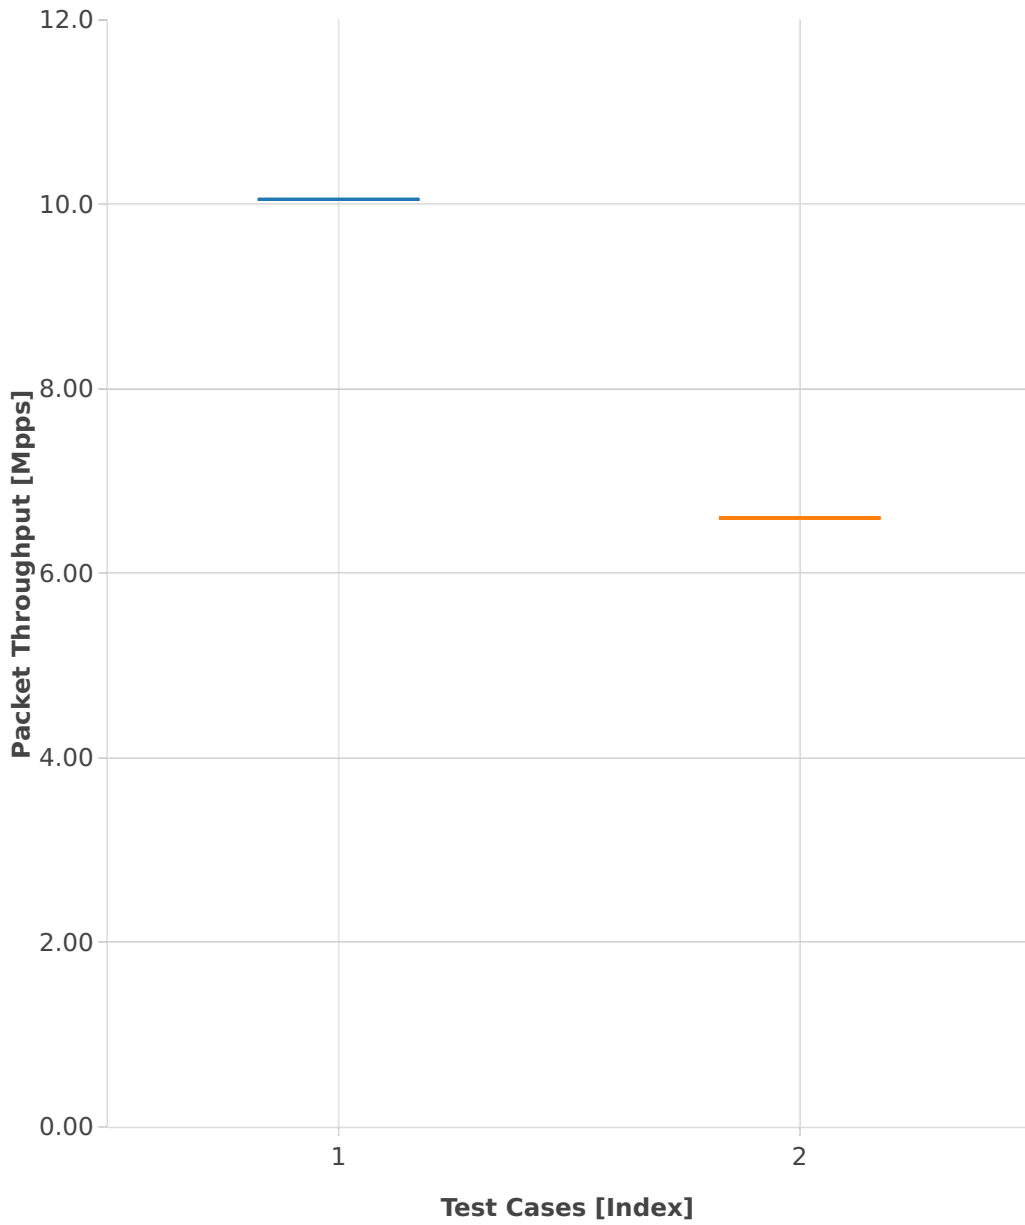

# Throughput: l2sw-3n-hsw-x520-64b-2t2c-features-macip-pdr

- 1. (01 run) eth-l2bdbasemaclrn-macip-iacl1sl-10kflows
- 2. (01 run) eth-l2bdbasemaclrn-macip-iacl50sl-10kflows