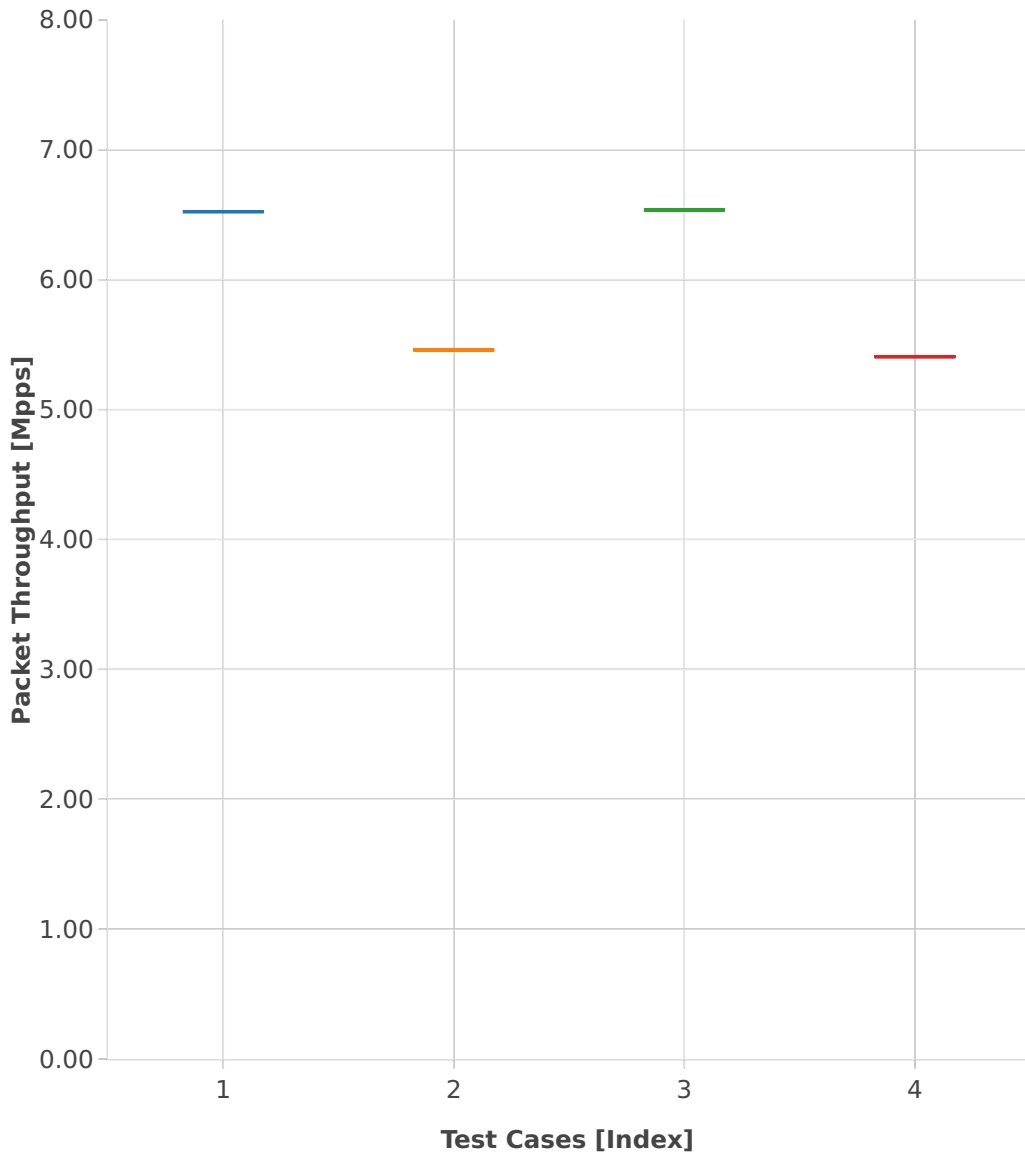

# Throughput: l2sw-3n-hsw-x520-64b-1t1c-features-oacl-ndr

- 1. (01 run) eth-l2bdbasemaclrn-oacl1sf-10kflows
- 2. (01 run) eth-l2bdbasemaclrn-oacl1sl-10kflows
- 3. (01 run) eth-l2bdbasemaclrn-oacl50sf-10kflows
- 4. (01 run) eth-l2bdbasemaclrn-oacl50sl-10kflows