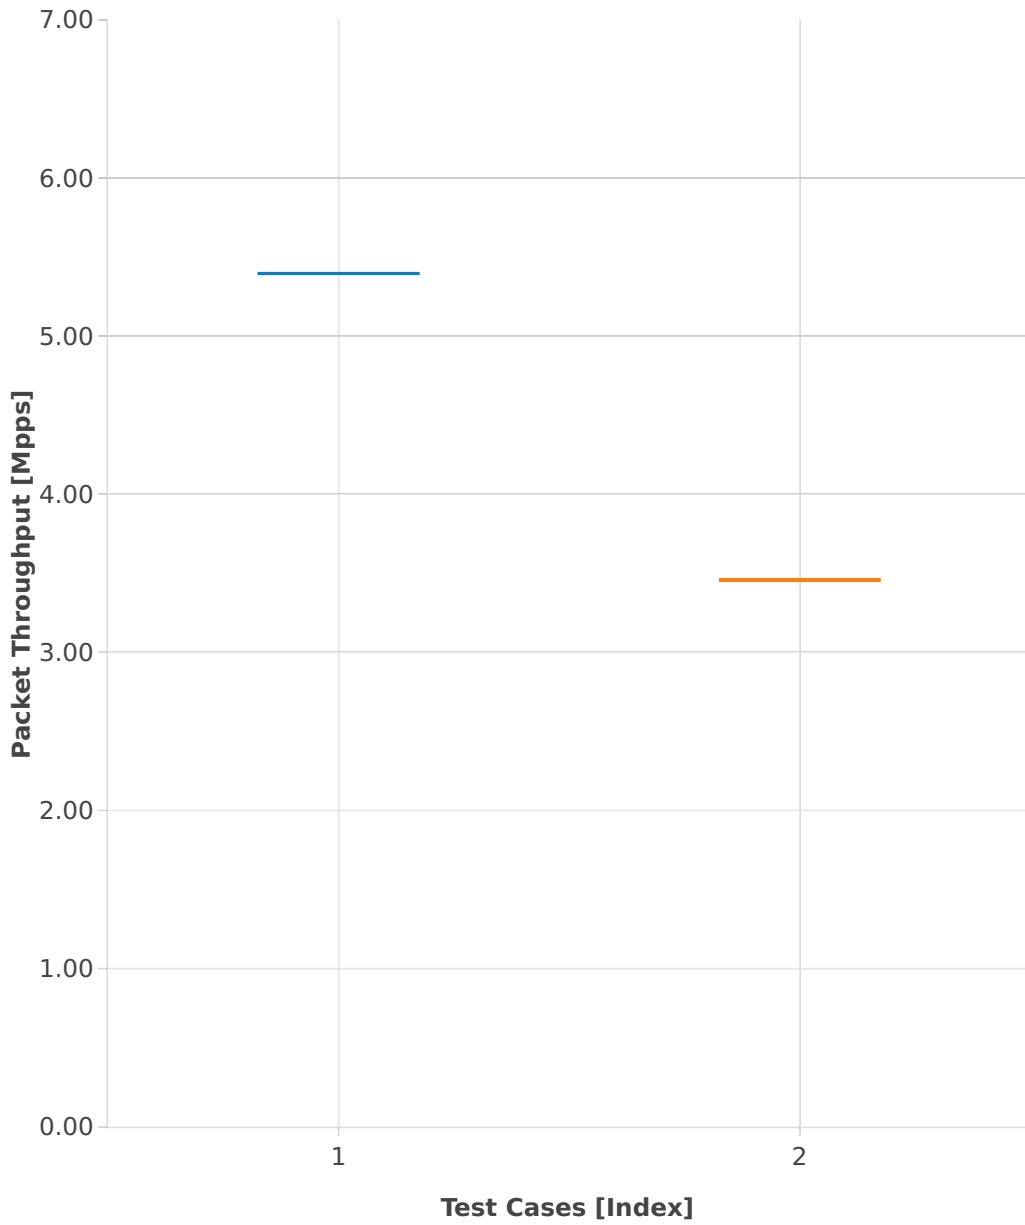

Throughput: l2sw-3n-hsw-x520-64b-1t1c-features-macip-pdr

- 1. (01 run) eth-l2bdbasemaclrn-macip-iacl1sl-10kflows
- 2. (01 run) eth-l2bdbasemaclrn-macip-iacl50sl-10kflows