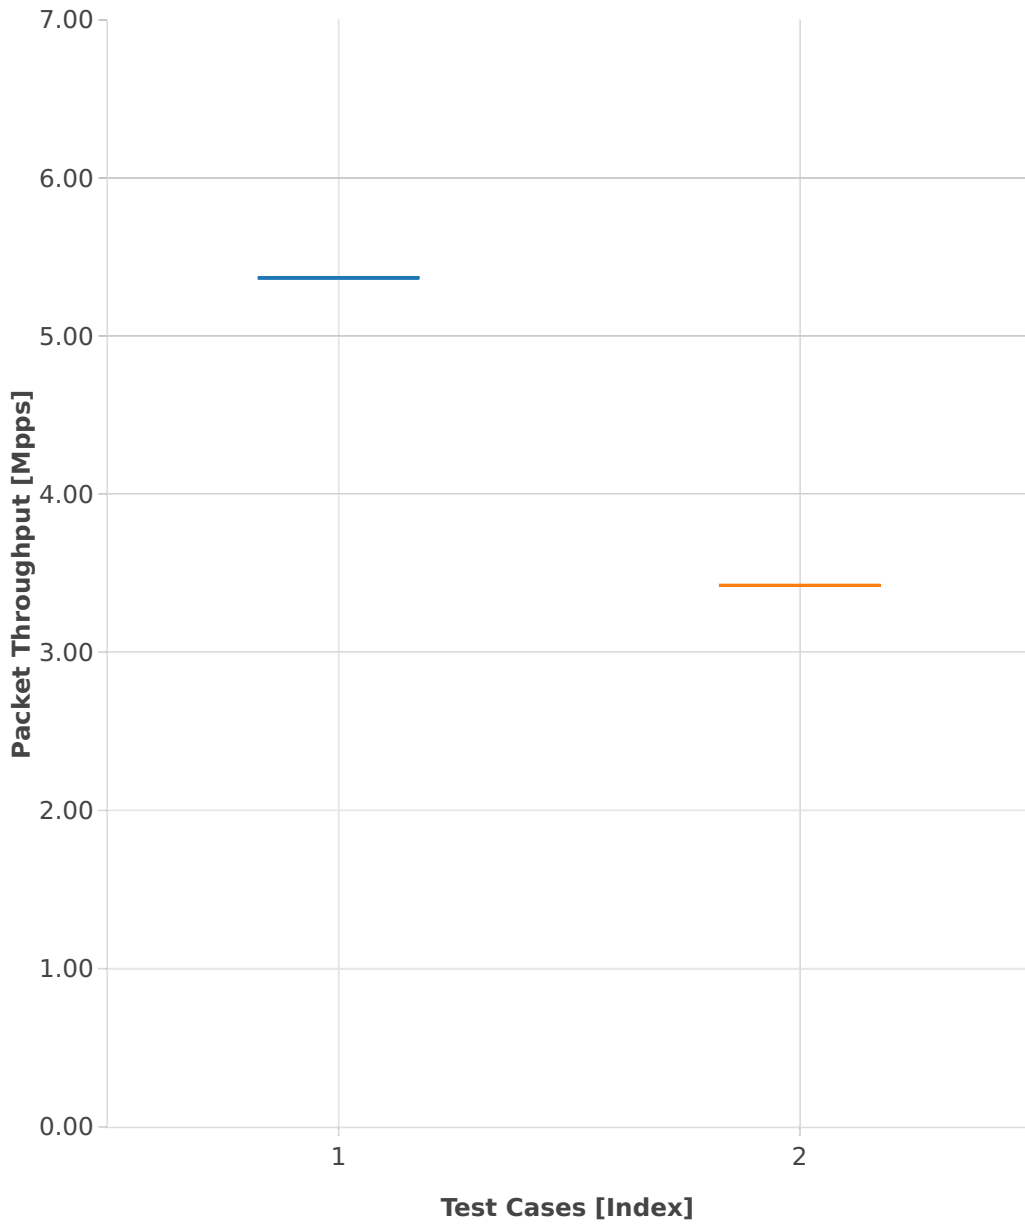

Throughput: l2sw-3n-hsw-x520-64b-1t1c-features-macip-ndr

- 1. (01 run) eth-l2bdbasemaclrn-macip-iacl1sl-10kflows
- 2. (01 run) eth-l2bdbasemaclrn-macip-iacl50sl-10kflows