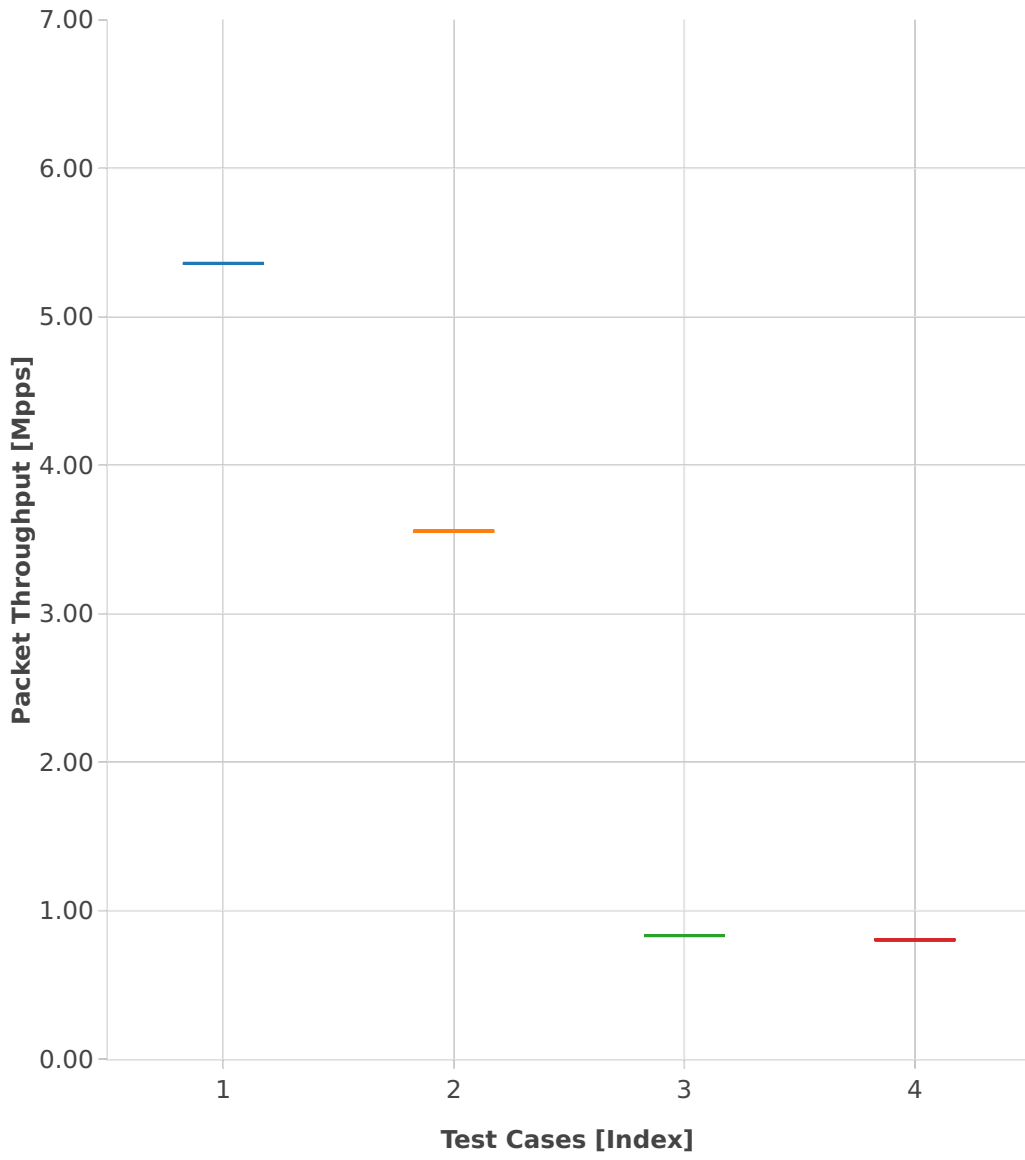

### Throughput: ipsec-3n-hsw-xf710-64b-2t2c-sw-ndr

- 1. (01 run) ethip4ipsecbasetnls- ip4base-tnl-aes-gcm
- 2. (01 run) ethip4ipsecbasetnls- ip4base-tnl-cbc-sha1
- 3. (01 run) ethip4ipsecscale1000tnls- ip4base-tnl-aes-gcm
- 4. (01 run) ethip4ipsecscale1000tnls- ip4base-tnl-cbc-sha1