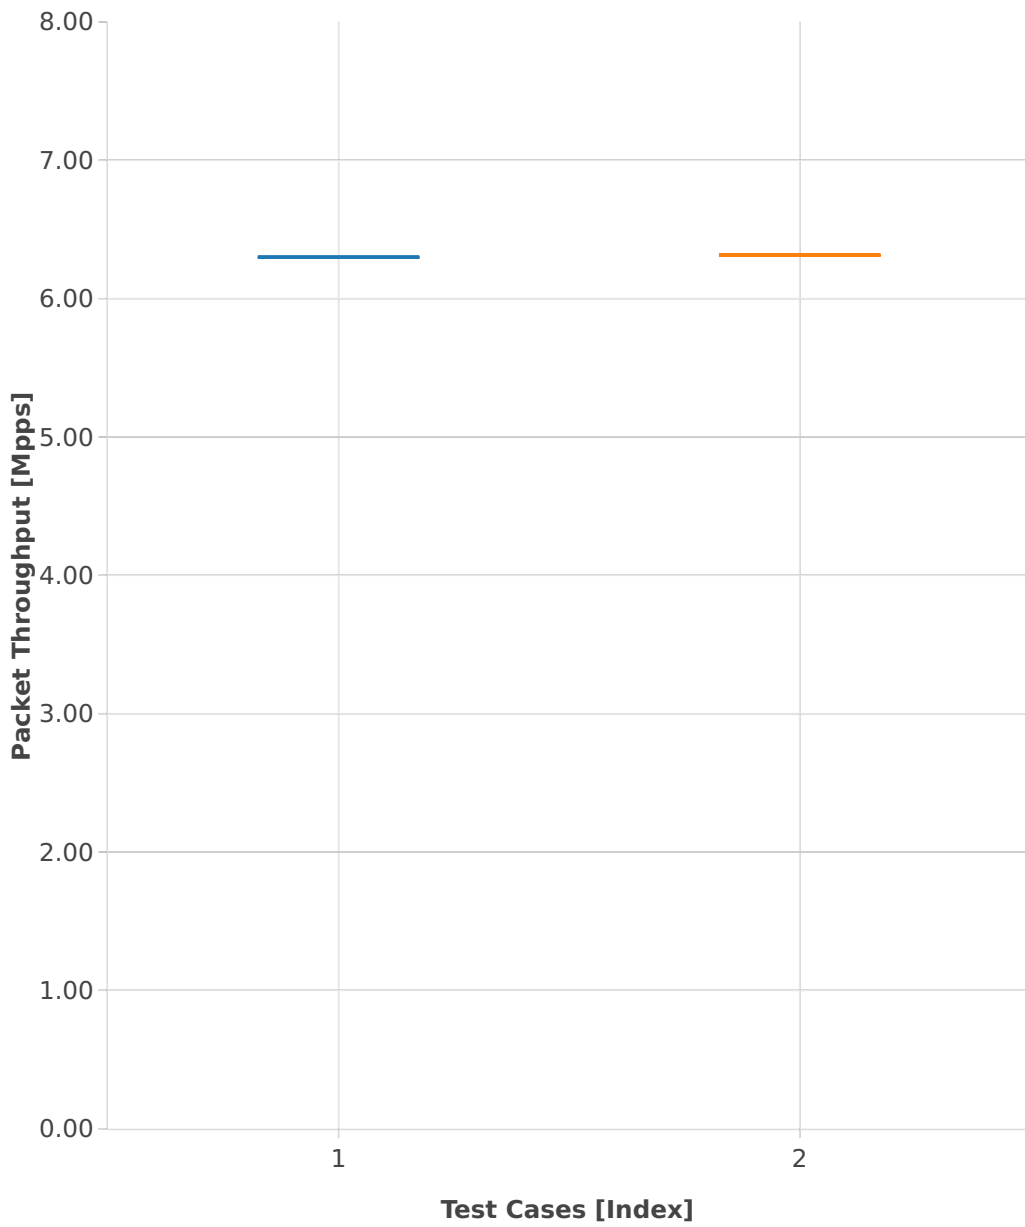

### Throughput: ipsec-3n-hsw-xf710-64b-2t2c-base-ndr

- 1. (01 run) ethip4ipsecbase-tnl-ip4base-tnl-aes-gcm
- 2. (01 run) ethip4ipsecbase-tnl-ip4base-tnl-cbc-sha1