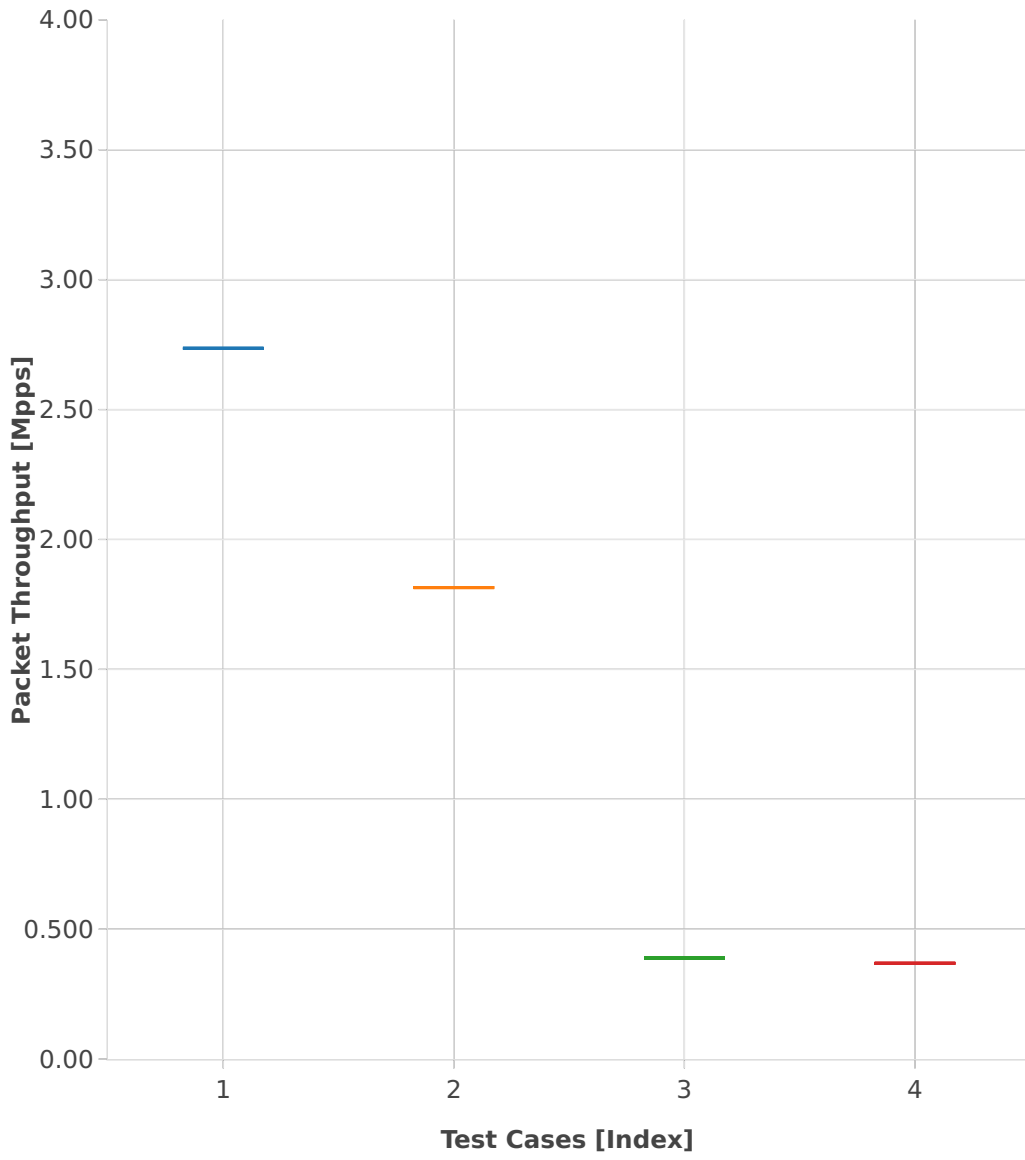

Throughput: ipsec-3n-hsw-xf710-64b-1t1c-sw-pdr

- 1. (01 run) ethip4ipsecbasetnls-w-ip4base-tnl-aes-gcm
- 2. (01 run) ethip4ipsecbasetnls-w-ip4base-tnl-cbc-sha1
- 3. (01 run) ethip4ipsecscale1000tnls-w-ip4base-tnl-aes-gcm
- 4. (01 run) ethip4ipsecscale1000tnls-w-ip4base-tnl-cbc-sha1