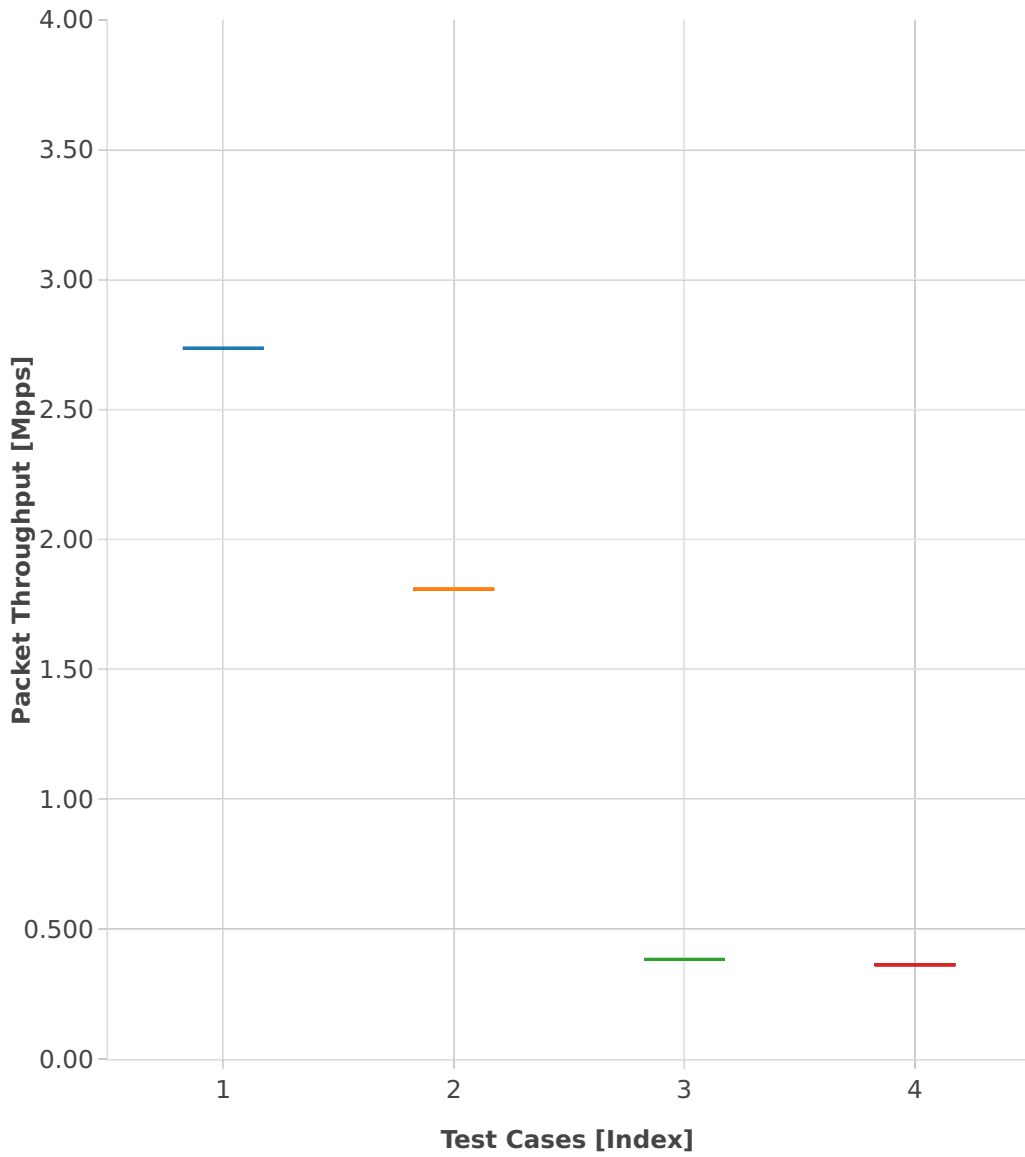

Throughput: ipsec-3n-hsw-xf710-64b-1t1c-sw-ndr

- 1. (01 run) ethip4ipsecbasetnls- ip4base-tnl-aes-gcm
- 2. (01 run) ethip4ipsecbasetnls- ip4base-tnl-cbc-sha1
- 3. (01 run) ethip4ipsecscale1000tnls- ip4base-tnl-aes-gcm
- 4. (01 run) ethip4ipsecscale1000tnls- ip4base-tnl-cbc-sha1