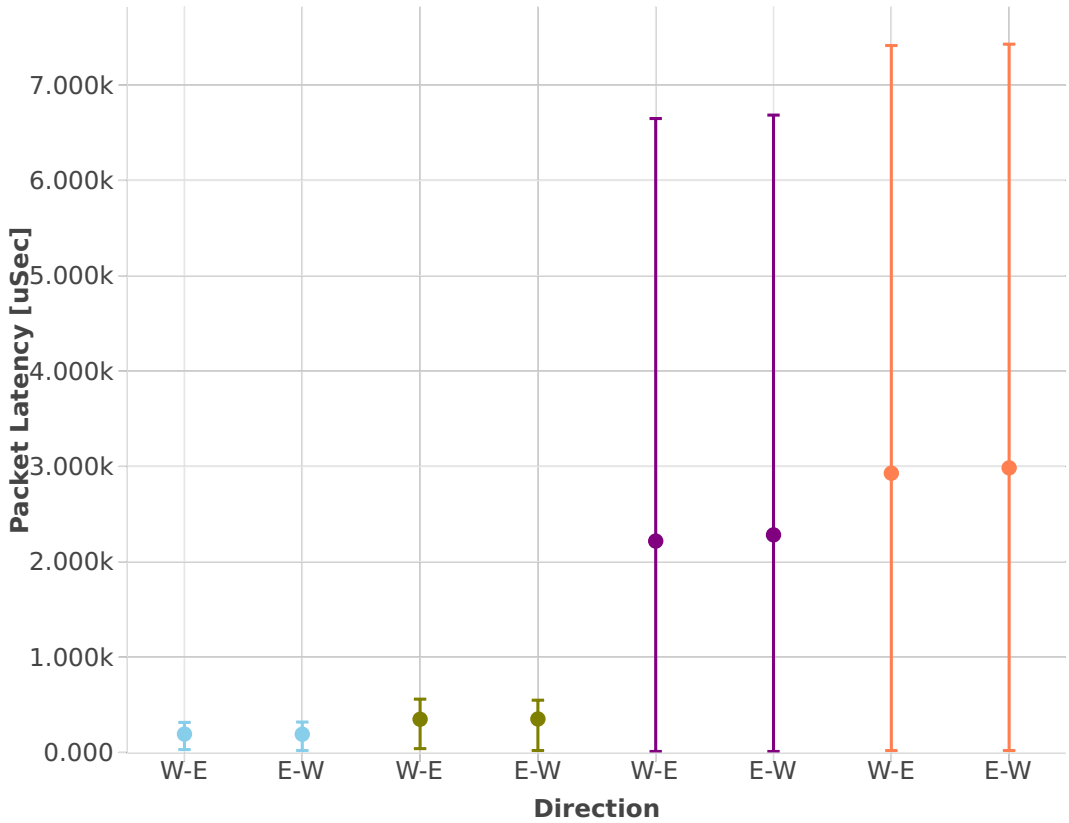

Latency: ipsec-3n-hsw-xf710-64b-1t1c-sw-ndr

- ethip4ipsecbasetnlsw-ip4base-tnl-aes-gcm
- ethip4ipsecbasetnlsw-ip4base-tnl-cbc-sha1
- ethip4ipsecscale1000tnlsw-ip4base-tnl-aes-gcm
- ethip4ipsecscale1000tnlsw-ip4base-tnl-cbc-sha1