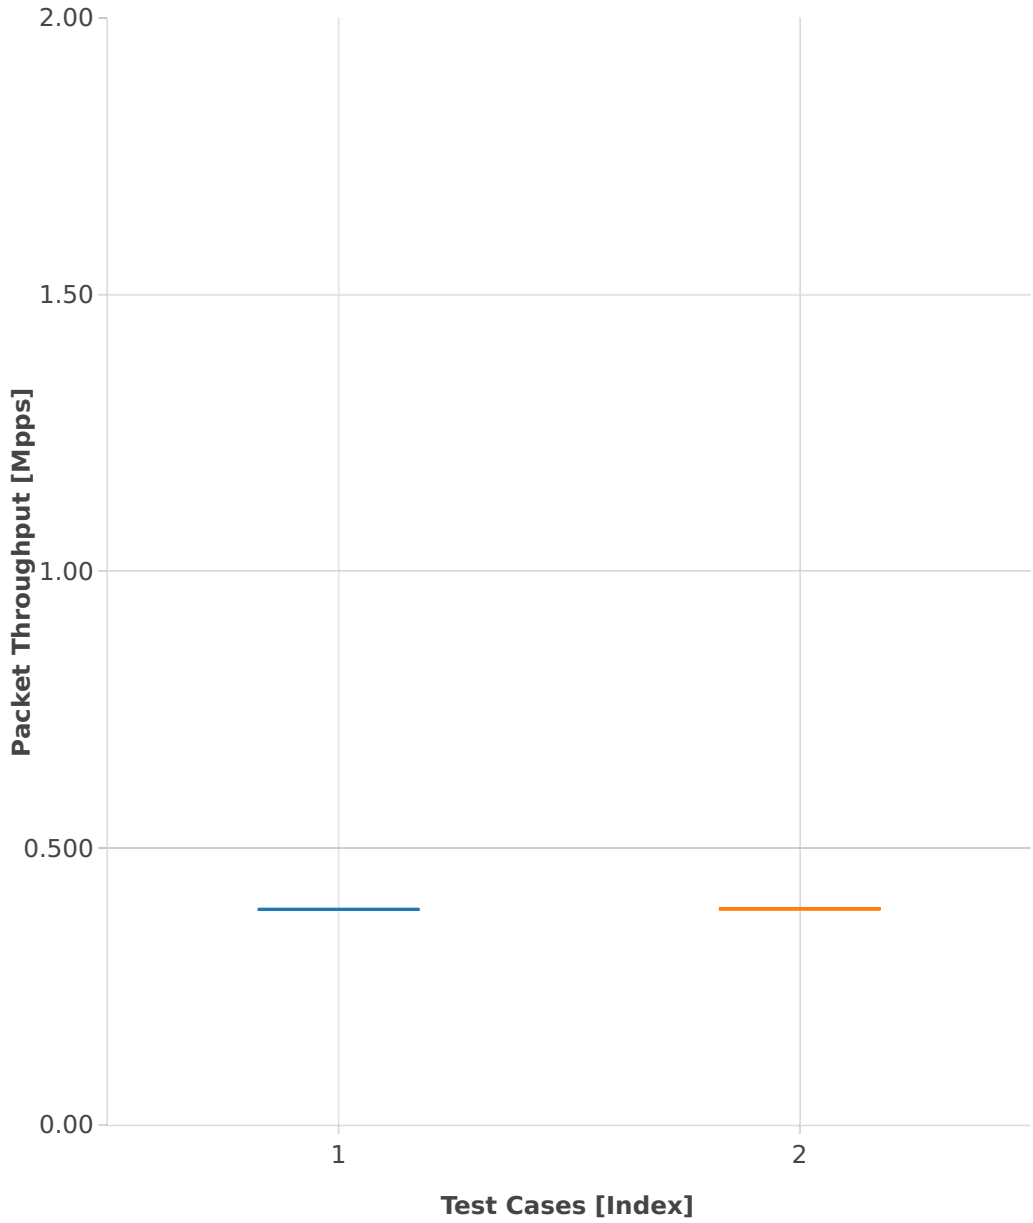

Throughput: ipsec-3n-hsw-xl710-64b-1t1c-scale-pdr

- 1. (01 run) ethip4ipsecscale1000tnl-ip4base-tnl-aes-gcm
- 2. (01 run) ethip4ipsecscale1000tnl-ip4base-tnl-cbc-sha1