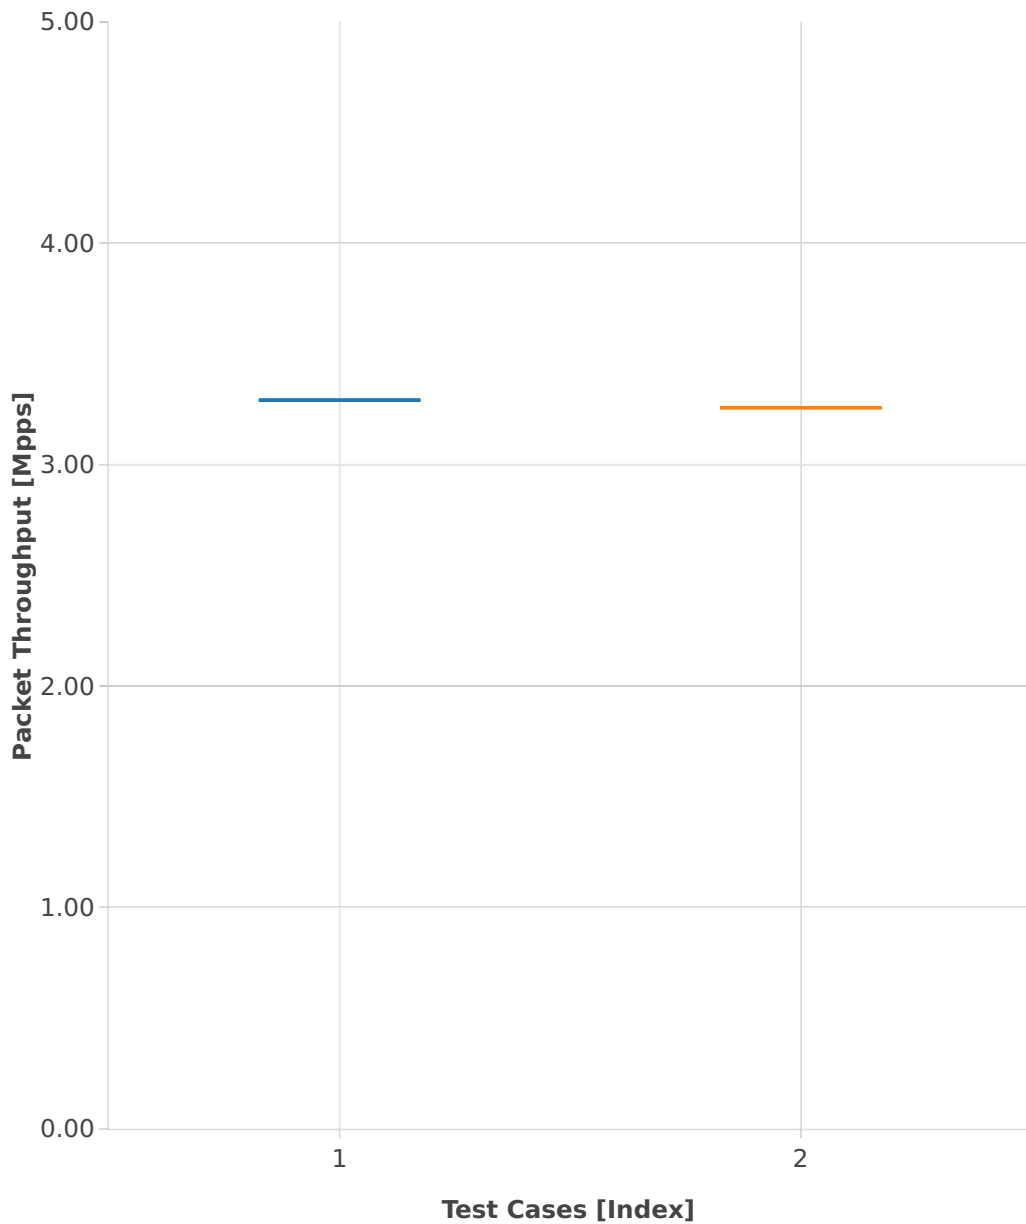

Throughput: ipsec-3n-hsw-xf710-64b-1t1c-base-pdr

- 1. (01 run) ethip4ipsecbasetnl-ip4base-tnl-aes-gcm
- 2. (01 run) ethip4ipsecbasetnl-ip4base-tnl-cbc-sha1