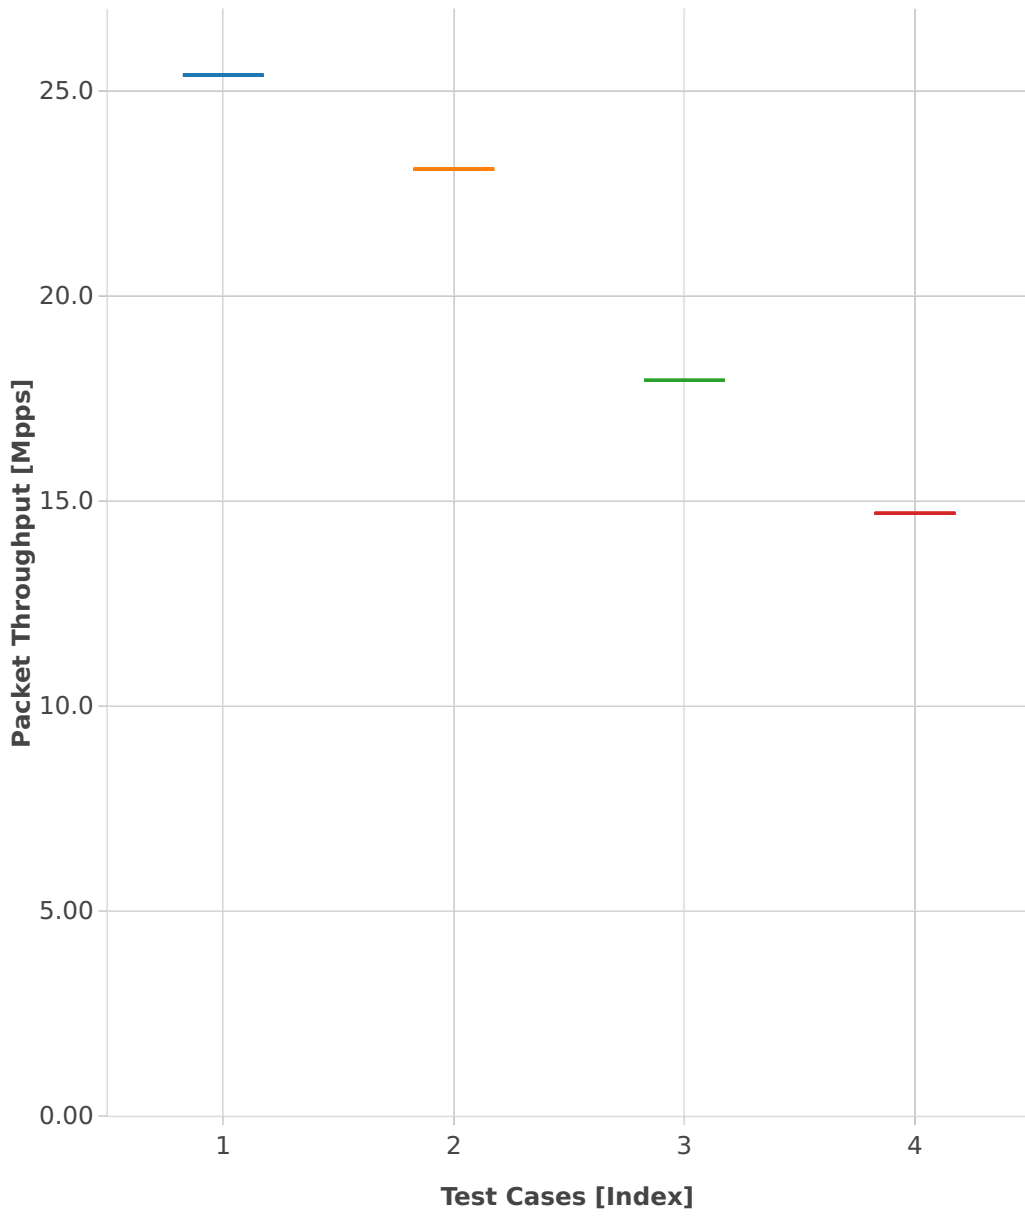

Throughput: ip6-3n-skx-x710-78b-4t2c-base_and_scale-ndr

- 1. (01 run) ethip6-ip6base
- 2. (01 run) ethip6-ip6scale20k
- 3. (01 run) ethip6-ip6scale200k
- 4. (01 run) ethip6-ip6scale2m