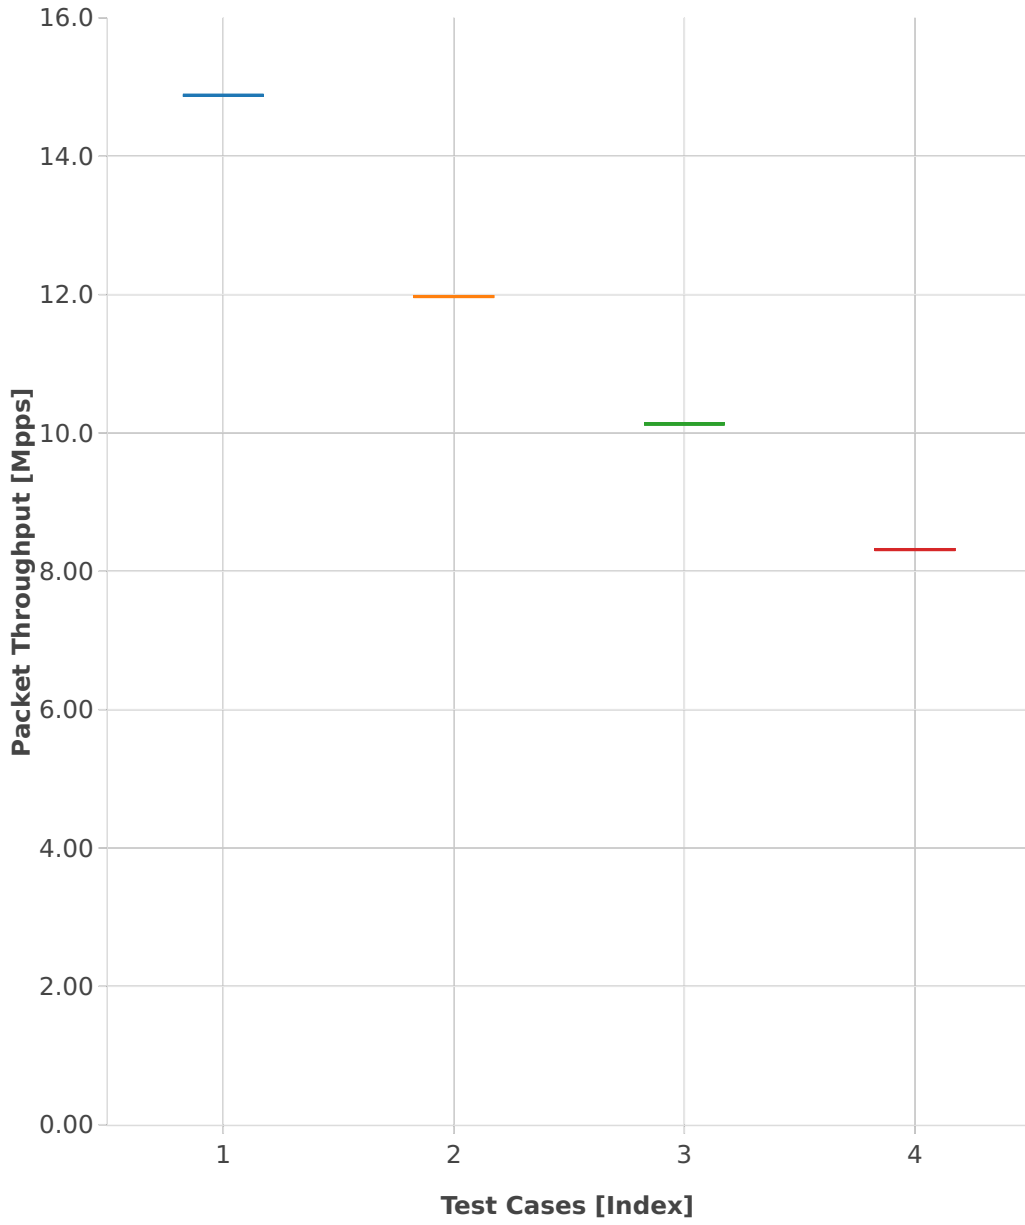

Throughput: ip6-3n-skx-x710-78b-2t1c-base_and_scale-pdr

- 1. (01 run) ethip6-ip6base
- 2. (01 run) ethip6-ip6scale20k
- 3. (01 run) ethip6-ip6scale200k
- 4. (01 run) ethip6-ip6scale2m